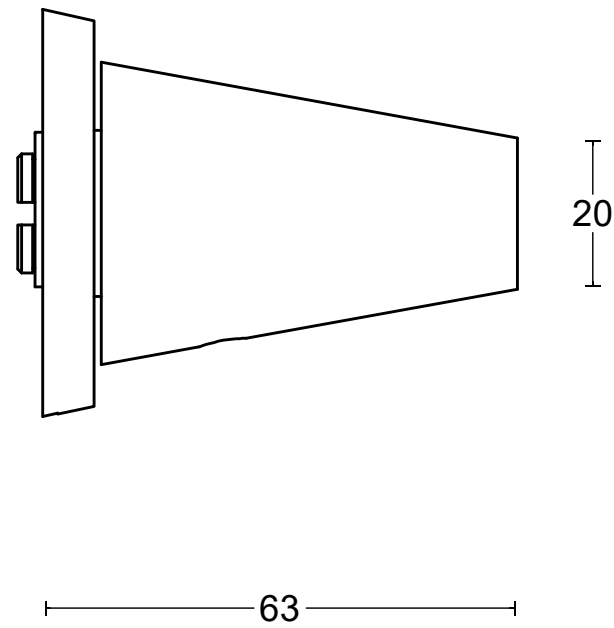

# CONE OH101

solid sprung lever handle  
stainless steel

 <p>FORMANI HOLLAND B.V. EUROPALAAN 12 6199 AB MAASTRICHT-AIRPORT NL T +31 (0)43 308 90 00 INFO@FORMANI.COM WWW.FORMANI.COM</p>	Type :	<b>CONE OH101</b>	Version:
	Formani filename: 3801D002_OH101_V01.dwg	Description: <b>solid sprung lever handle stainless steel</b>	Format
	Drawn by: Christian Brimbois		<b>A3</b>
Creation date: 5-3-2021			