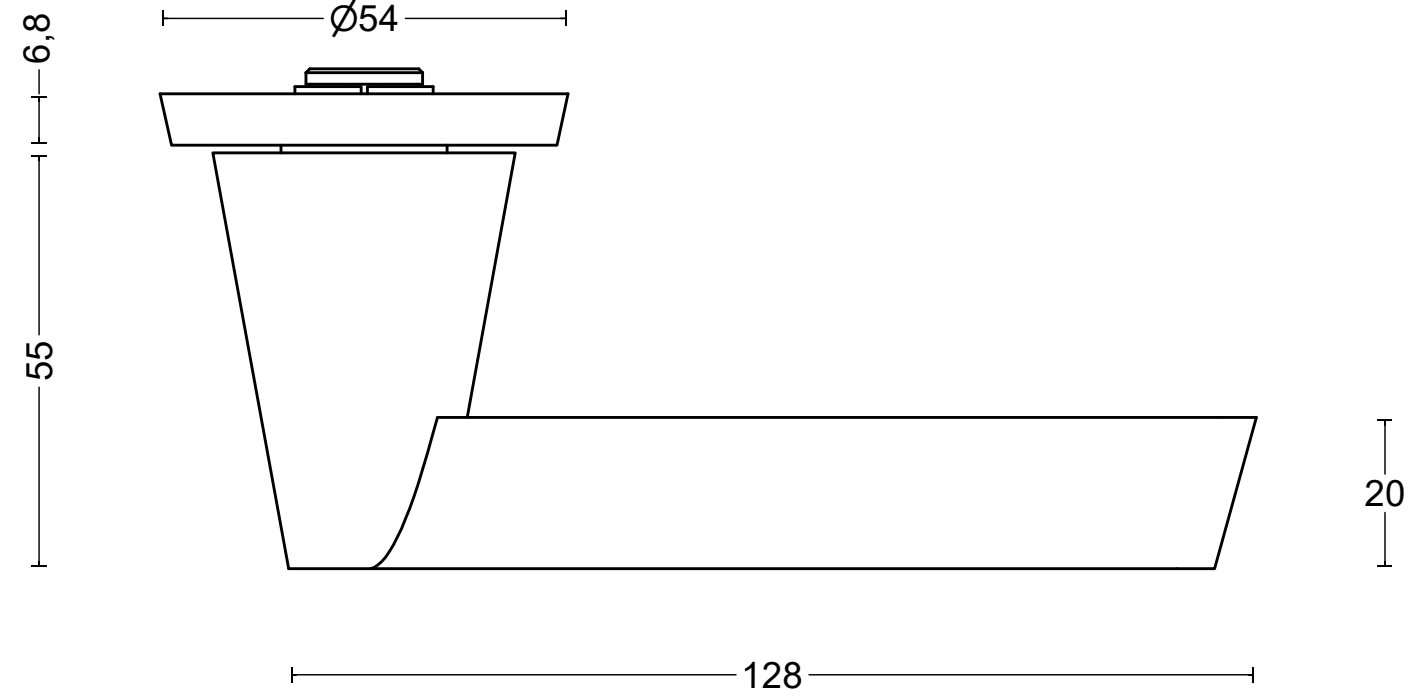

# CONE OH101

solid sprung lever handle  
stainless steel

 <p>FORMANI HOLLAND B.V. EUROPALAAN 12 6199 AB MAASTRICHT-AIRPORT NL T +31 (0)43 308 90 00 INFO@FORMANI.COM WWW.FORMANI.COM</p>	Type :	<b>CONE OH101</b>	Version:
	Formani filename: 3801D002_OH101_V01.dwg	Description: <b>solid sprung lever handle stainless steel</b>	Format
	Drawn by: Christian Brimbois		<b>A3</b>
Creation date: 5-3-2021			