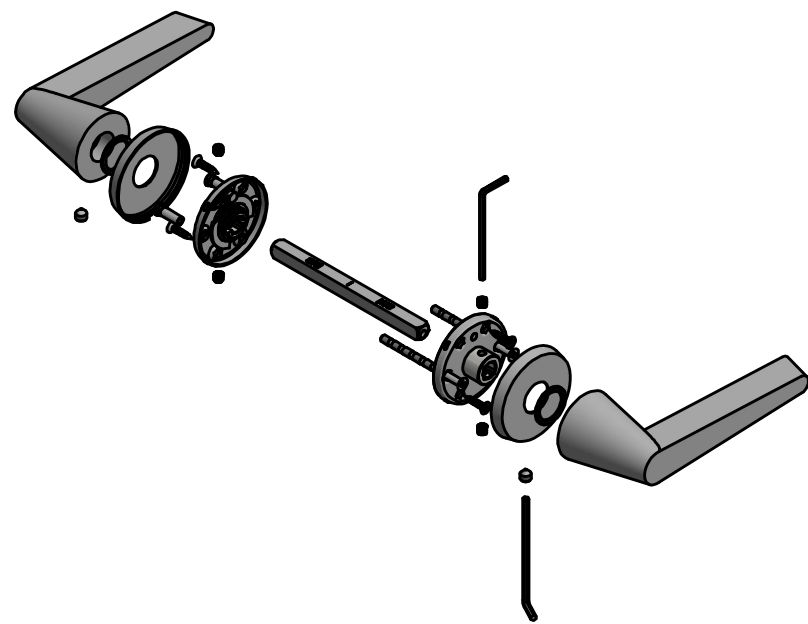

# CONE OH101

solid sprung lever handle  
stainless steel

 <p>FORMANI HOLLAND B.V. EUROPALAAN 12 6199 AB MAASTRICHT-AIRPORT NL T +31 (0)43 308 90 00 INFO@FORMANI.COM WWW.FORMANI.COM</p>	Type :	<b>CONE OH101</b>	Version:
	Formani filename: 3801D002_OH101_V01.dwg	Description: <b>solid sprung lever handle stainless steel</b>	Format
	Drawn by: Christian Brimbois		<b>A3</b>
Creation date: 5-3-2021			