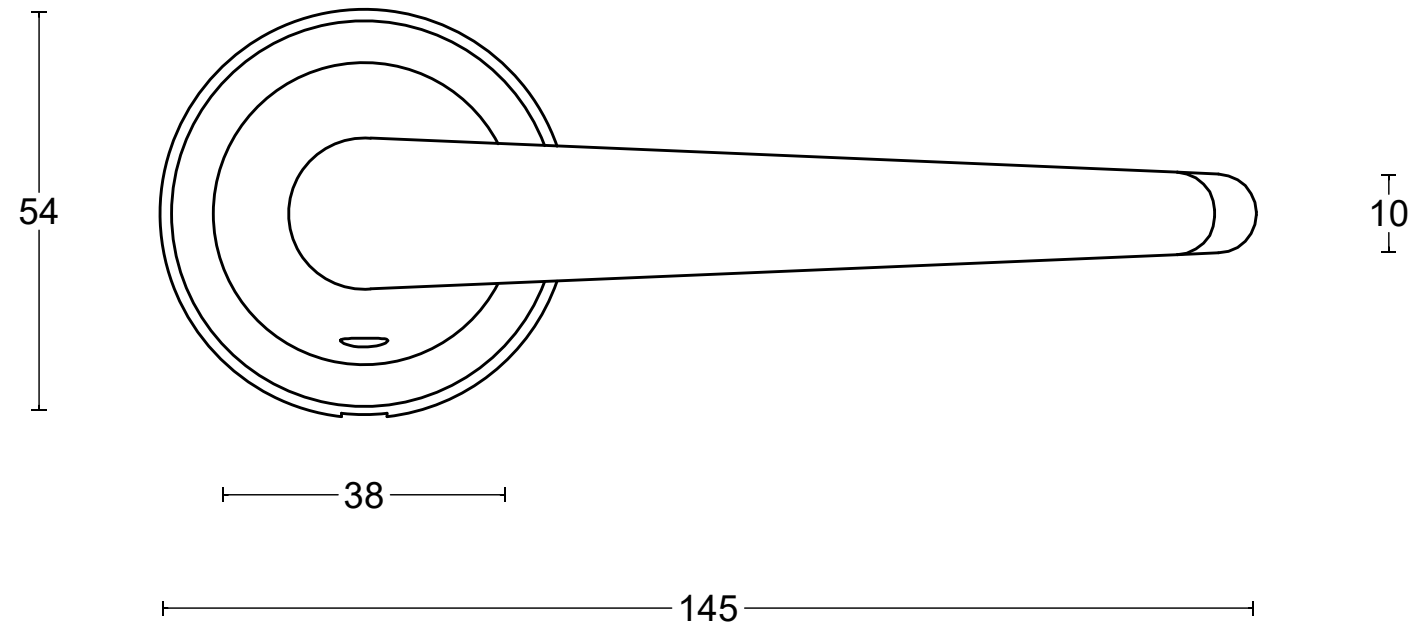

# CONE OH101

solid sprung lever handle  
stainless steel

 <p>FORMANI HOLLAND B.V. EUROPALAAN 12 6199 AB MAASTRICHT-AIRPORT NL T +31 (0)43 308 90 00 INFO@FORMANI.COM WWW.FORMANI.COM</p>	Type :	<b>CONE OH101</b>	Version:
	Formani filename: 3801D002_OH101_V01.dwg	Description: <b>solid sprung lever handle stainless steel</b>	Format
	Drawn by: Christian Brimbois		<b>A3</b>
Creation date: 5-3-2021			