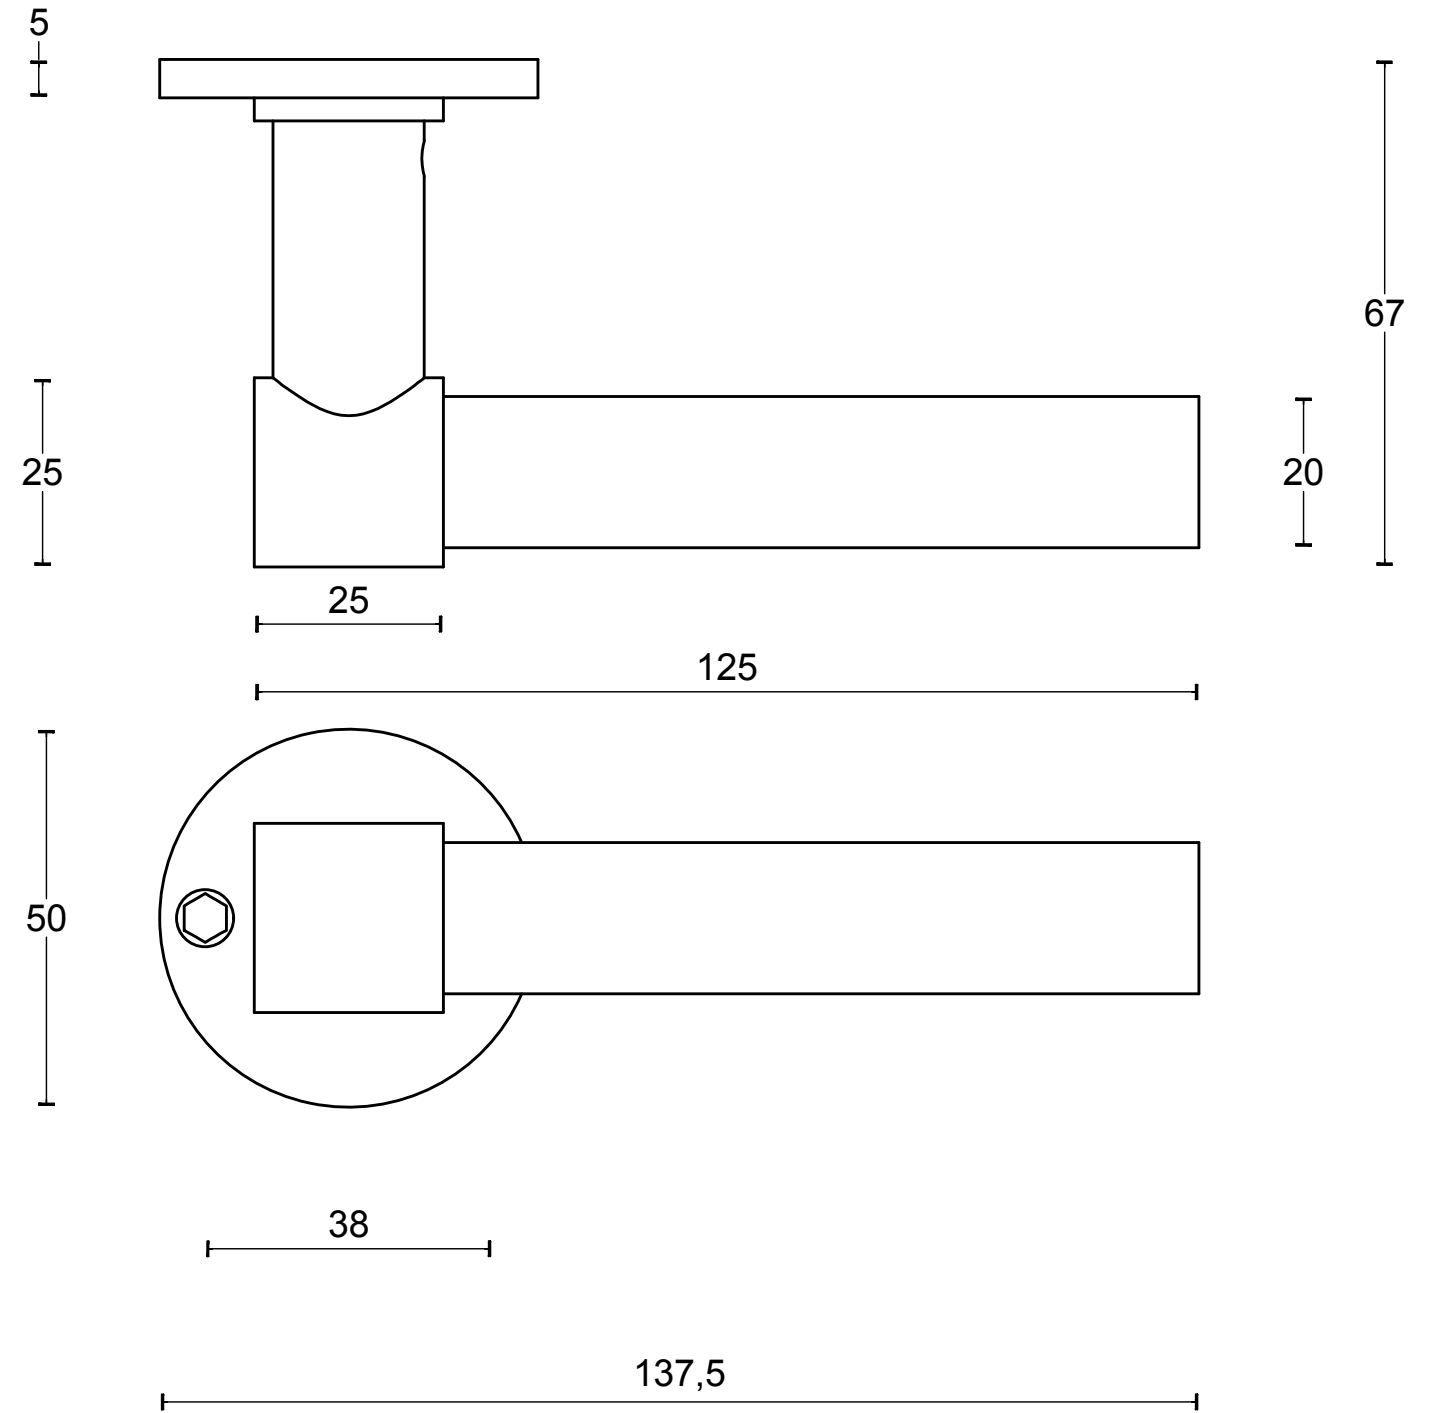

PBL20XL/50

solid sprung lever handle attached to rose
stainless steel

FORMANI		Part number:	
		Description:	
Doc no.:	2701D014 PB20XL 50 V01.dwg	PBL20XL/50	Format:
Drawn by:	Christian Brimbois		Creation date:
A3			
Formani Holland B.V. · Amerikalaan 55 · 6199 AE Maastricht Airport · tel: +31 (0)43 308 90 00 · www.formani.nl · info@formani.nl			