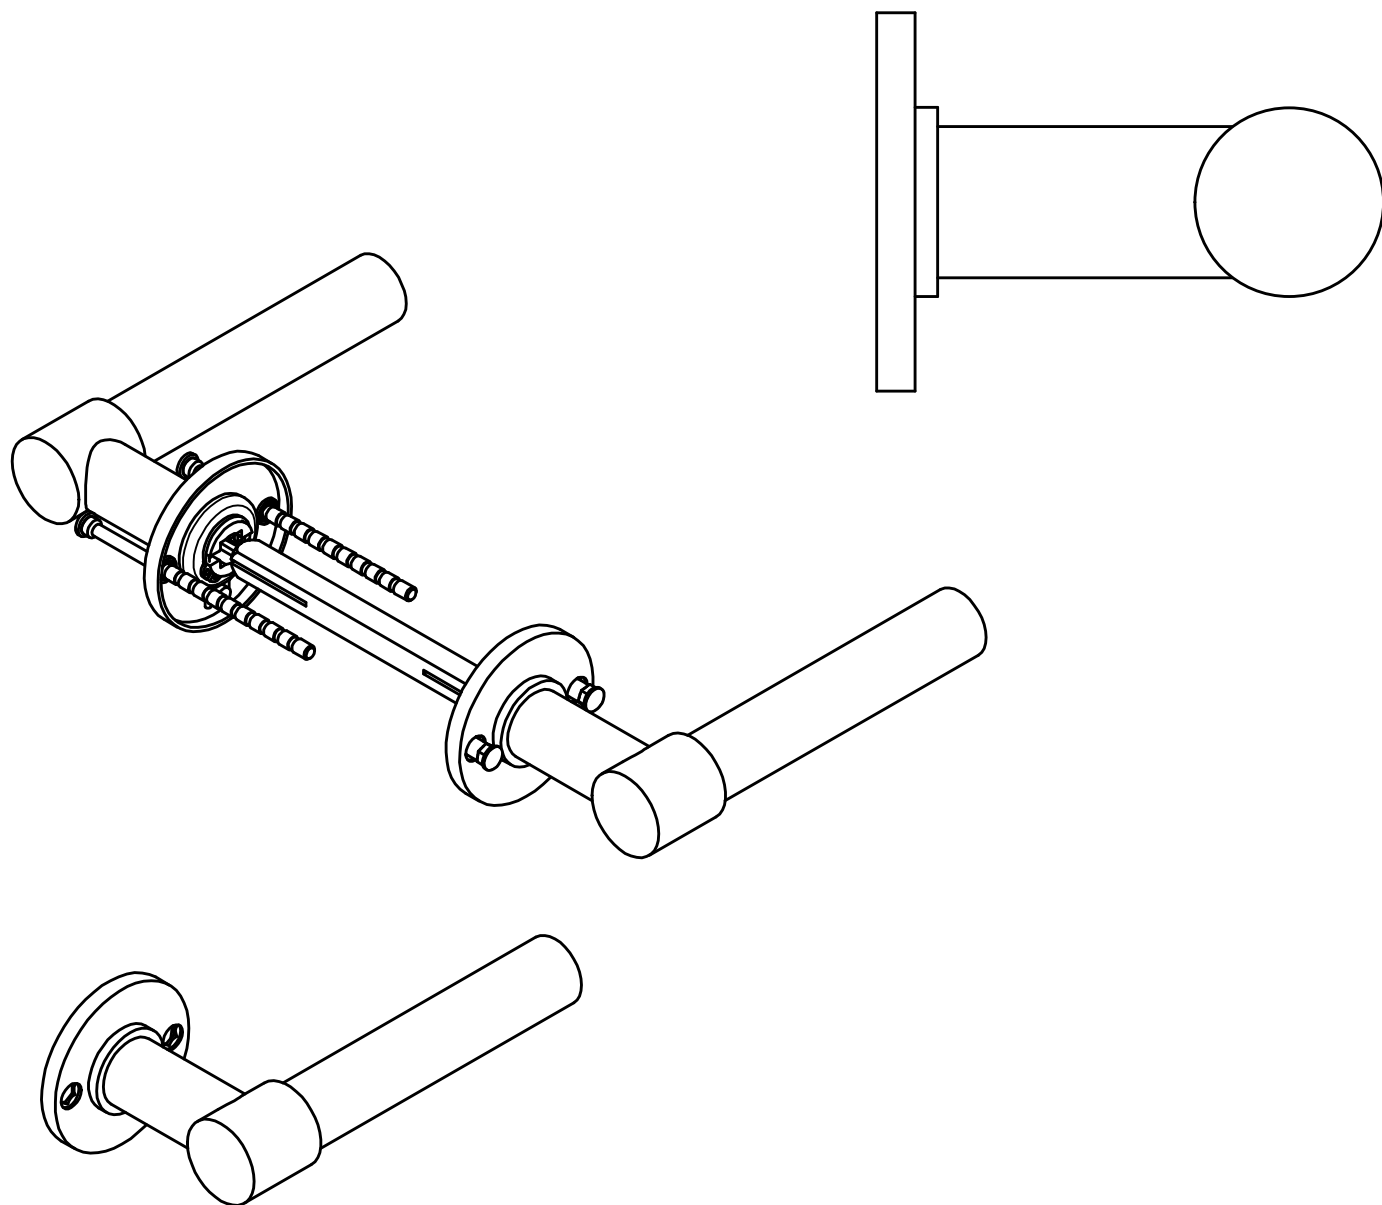

PBL20XL/50

solid sprung lever handle attached to rose
stainless steel

FORMANI		Part number:	
		Description:	
Doc no.:	2701D014 PB20XL 50 V01.dwg	PBL20XL/50	Format:
Drawn by:	Christian Brimbois		Creation date:
A3			
Formani Holland B.V. · Amerikalaan 55 · 6199 AE Maastricht Airport · tel: +31 (0)43 308 90 00 · www.formani.nl · info@formani.nl			