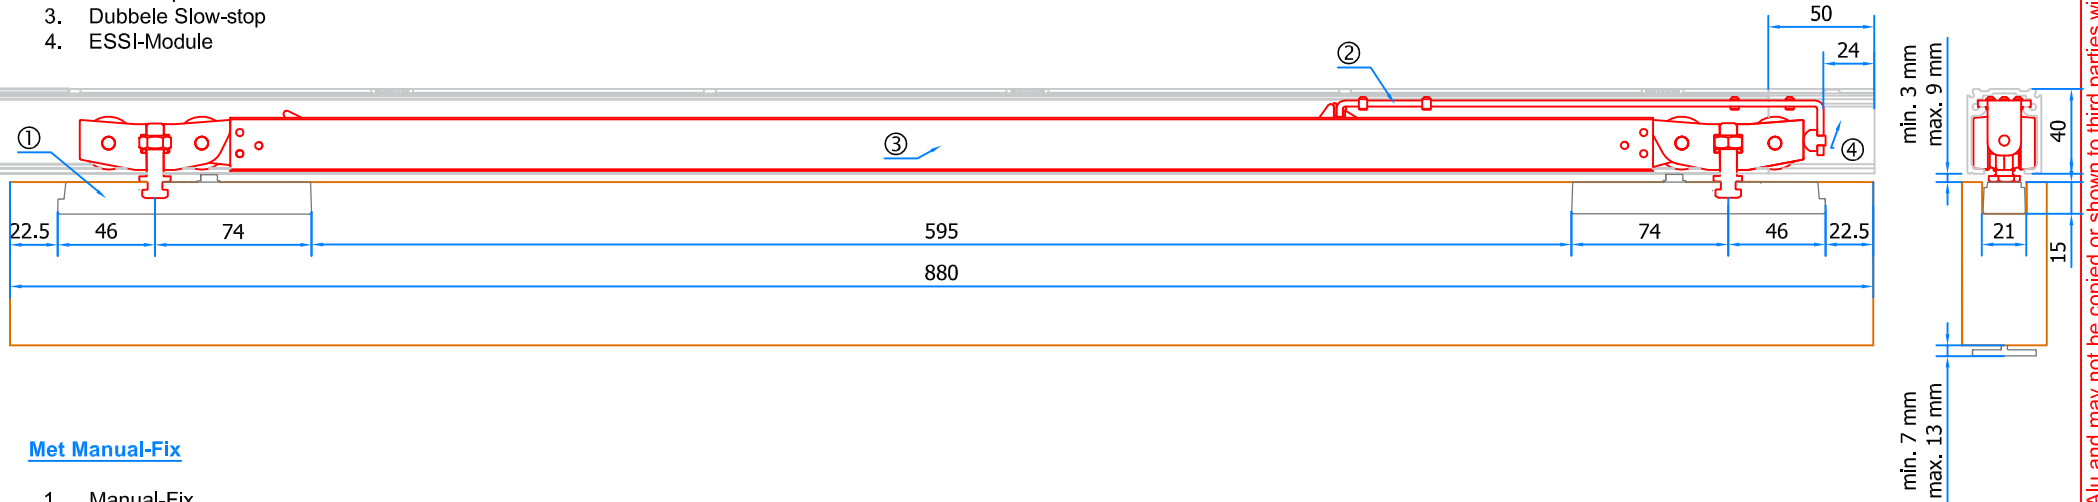

argenta proslide met dubbele Slow-stop

Met Auto-Fix

1. Auto-Fix
2. Slow-stop activator
3. Dubbele Slow-stop
4. ESSI-Module

Met Manual-Fix

1. Manual-Fix
2. Slow-stop activator
3. Dubbele Slow-stop
4. ESSI-module

This drawing is owned by NV Argenta Alu and may not be copied or shown to third parties without written consent

Author : Laden	General tolerance : ± 0.1 mm	Creation Date	
File : argenta proslide - UNI - Dubbele slowstop.dwg		13/02/2018	
Title : argenta proslide - Dubbele Slow-stop		Scale	
Info :		Size	
		/	A4
		Sheet	
		1/1	