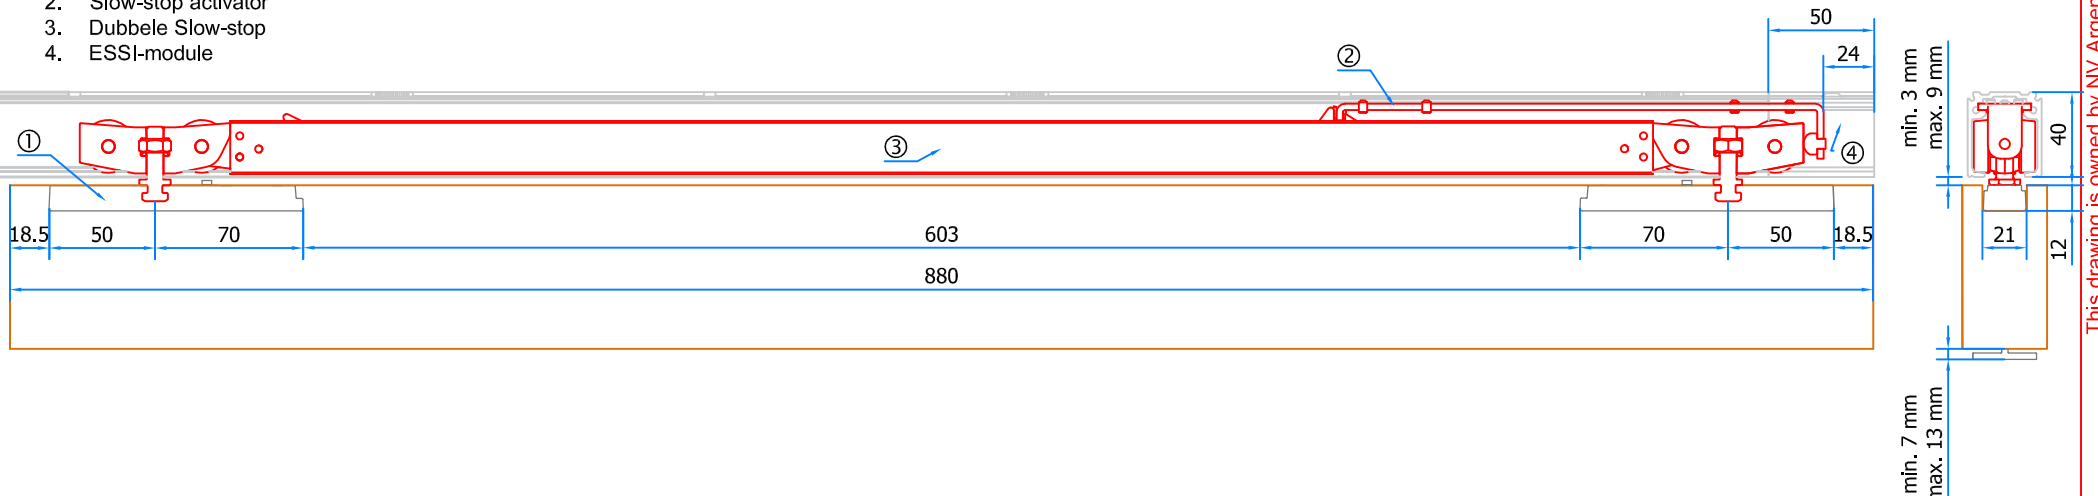

argenta proslide met dubbele Slow-stop

Met Auto-Fix

1. Auto-Fix
2. Slow-stop activator
3. Dubbele Slow-stop
4. ESSI-Module

Met Manual-Fix

1. Manual-Fix
2. Slow-stop activator
3. Dubbele Slow-stop
4. ESSI-module

This drawing is owned by NV Argenta Alu and may not be copied or shown to third parties without written consent

Author : Laden	General tolerance : ± 0.1 mm	Creation Date	
File : argenta proslide - UNI - Dubbele slowstop.dwg		13/02/2018	
Title : argenta proslide - Dubbele Slow-stop		Scale	
Info :		Size	
		/	A4
		Sheet	
		1/1	