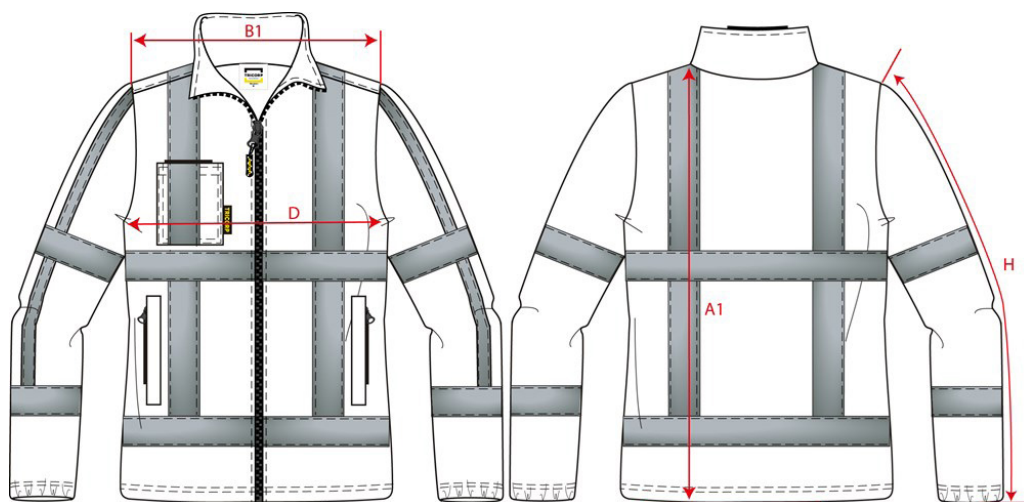

PRODUCTSPECIFICATIE

Fleecejack RWS / 403008

Artikelnummer: 403008 / TSR3001
Maten: XS | S | M | L | XL | XXL | 3XL | 4XL | 5XL | 7XL
Sexe: Unisex
Kwaliteit: 100% Polyester + PU membraan
Gewicht: 380 g/m²
CBS Nummer: 6201131090
MVO: Circulair; Recyclebaar
Constructie: Microfleece

Kleuren: 

Wasvoorschriften:     

Kenmerken:     

	Tol	XS	S	M	L	XL	XXL	3XL	4XL	5XL	7XL	
A1	Total backl meas from hsp	1,0	68,0	70,0	72,0	74,0	76,0	80,0	84,0	86,0	88,0	92,0
B1	Shoulder to shoulder	1,0	52,5	54,5	56,5	58,5	60,5	64,5	69,0	72,5	74,0	75,5
D	1/2 Chest width	1,0	56,0	58,0	60,0	62,0	66,0	70,0	74,0	78,0	82,0	86,0
H	Upperarm sleeve	0,5	59,0	60,0	61,0	62,0	63,0	64,0	65,0	66,0	67,0	69,0