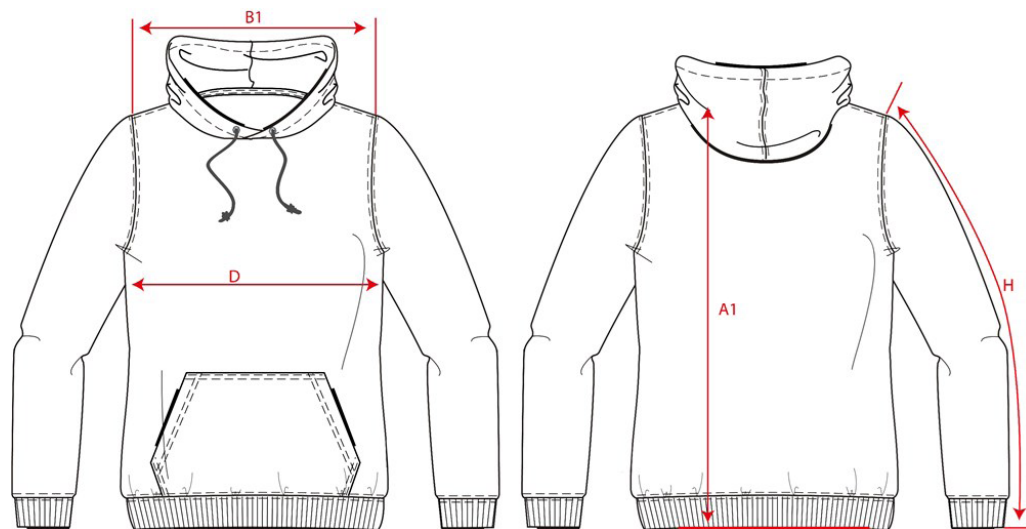

## Sweater Premium Capuchon Dames / 304006

Artikelnummer: 304006 / 304006  
Maten: XS | S | M | L | XL  
Sexe: Dames  
Kwaliteit: 80% Katoen / 20% Polyester  
Gewicht: 300 g/m<sup>2</sup>  
CBS Nummer: 6110209900  
Constructie: American fleece

Kleuren:

Wasvoorschriften:

	Tol	XS	S	M	L	XL	
A1	Total backl meas from hsp	1,0	65,0	67,0	69,0	71,0	73,0
B1	Shoulder to shoulder	1,0	37,0	39,0	41,0	43,0	45,0
D	1/2 chest width (2,5cm under armpit)	1,0	44,5	47,5	50,5	53,5	56,0
H	Upperarm sleeve	1,0	63,5	64,5	65,5	66,5	67,5