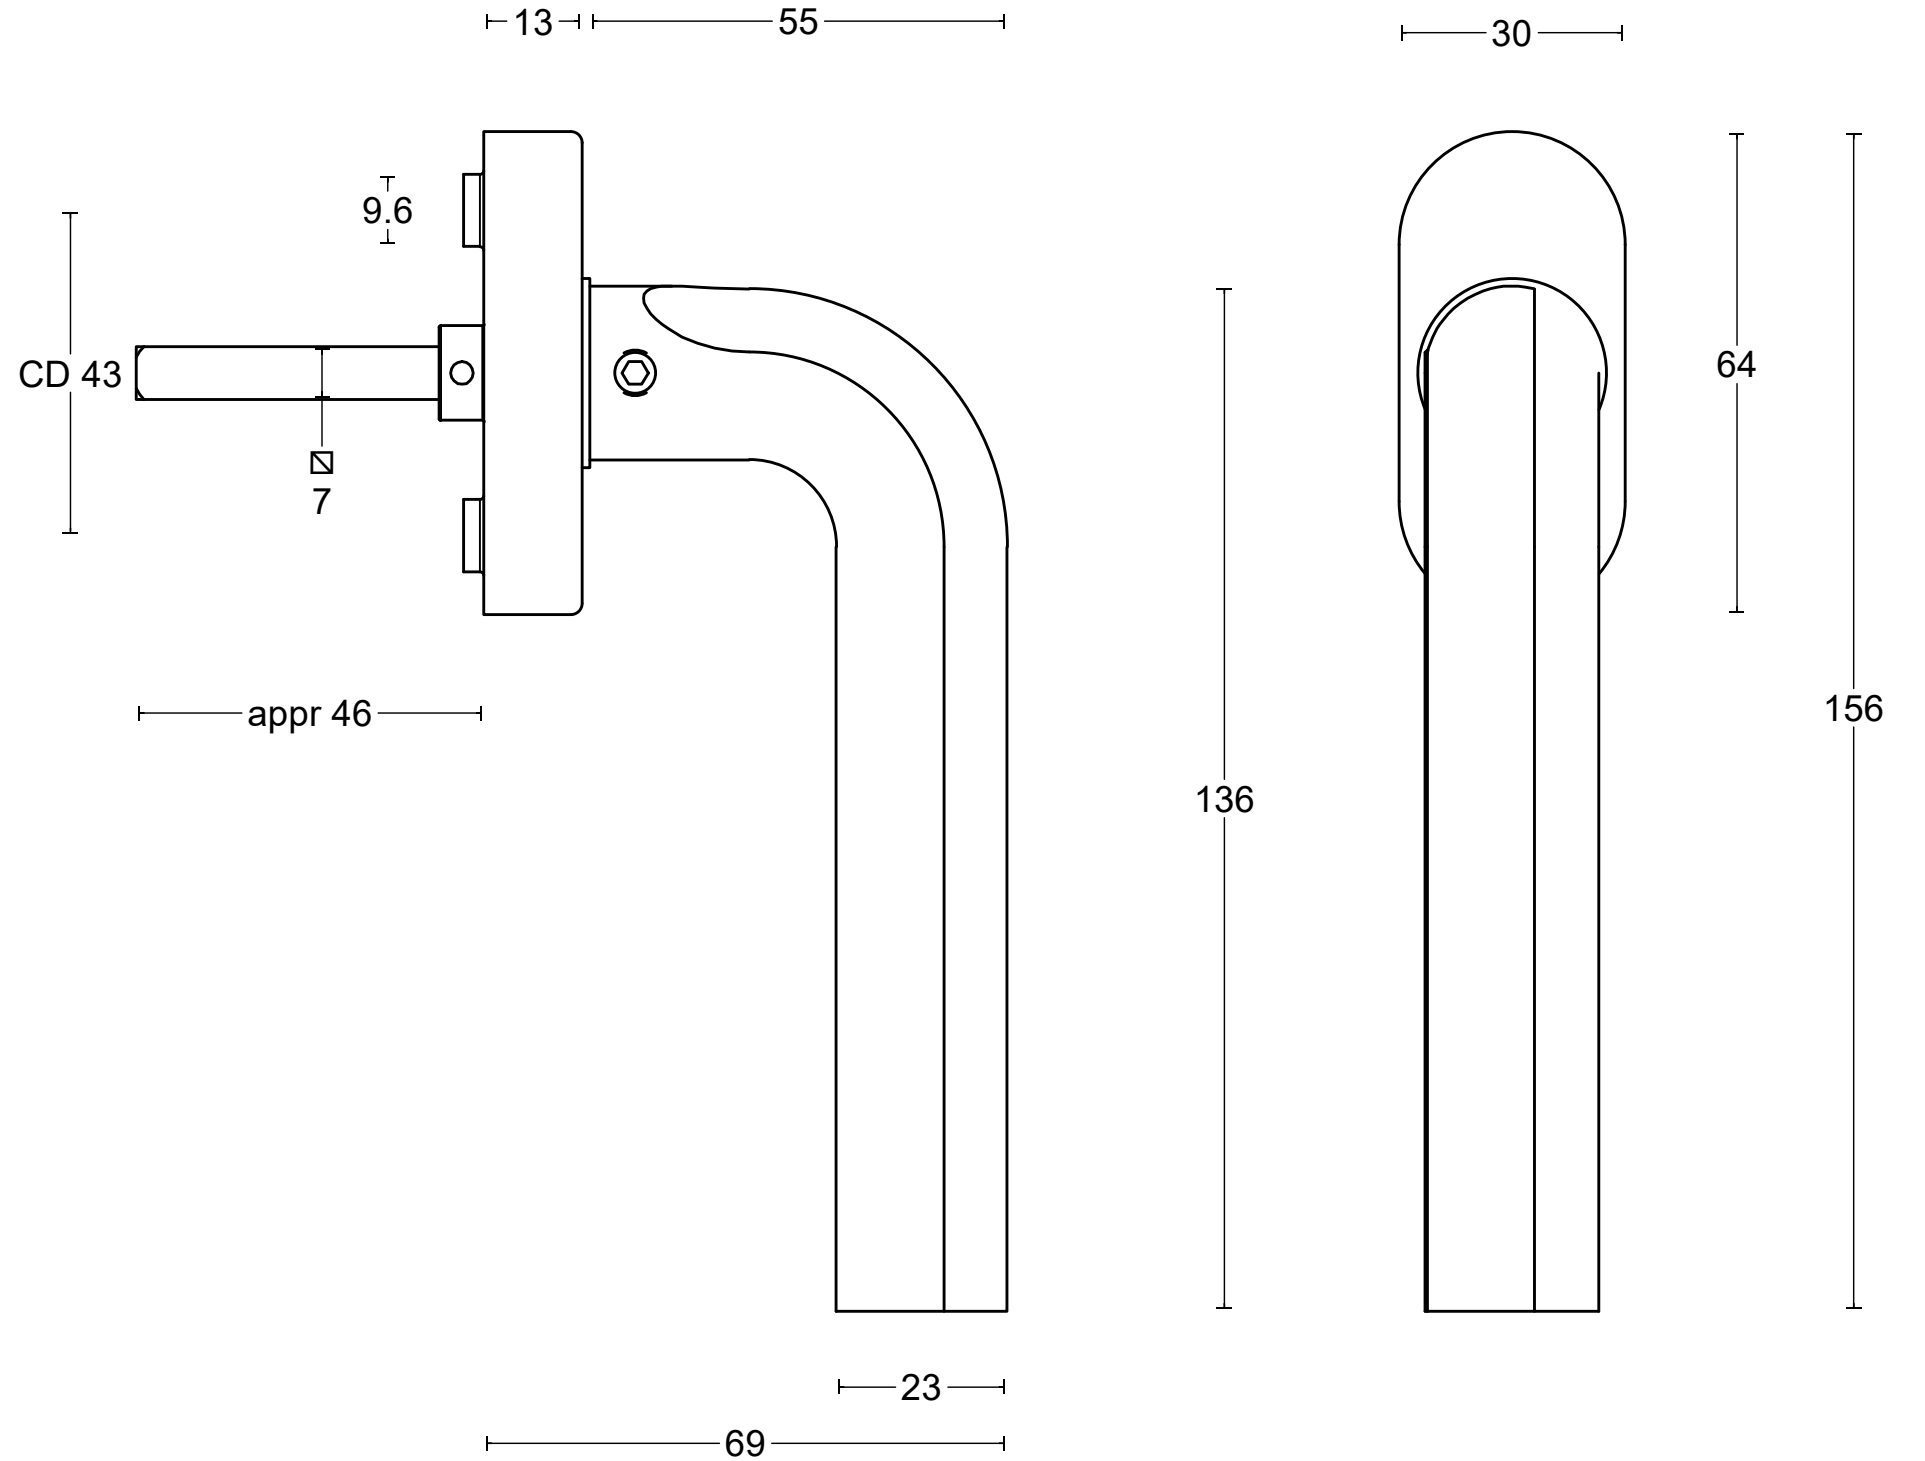

# ECLIPSE DR100-DK-O

non-locking tilt and turn  
window handle  
stainless steel

<p><b>FORMANI®</b></p> <p>FORMANI HOLLAND B.V. EUROPALAAN 12 6199 AB MAASTRICHT-AIRPORT NL T +31 (0)43 308 90 00 INFO@FORMANI.COM WWW.FORMANI.COM</p>	Type :	ECLIPSE DR100-DK-O	Version:	V01
	Formani filename: 3903D001_DR100-DKO_V01.dwg	Description:	non-locking tilt and turn window handle stainless steel	Format
	Drawn by: Christian Brimbois			
Creation date: 1-12-2020				