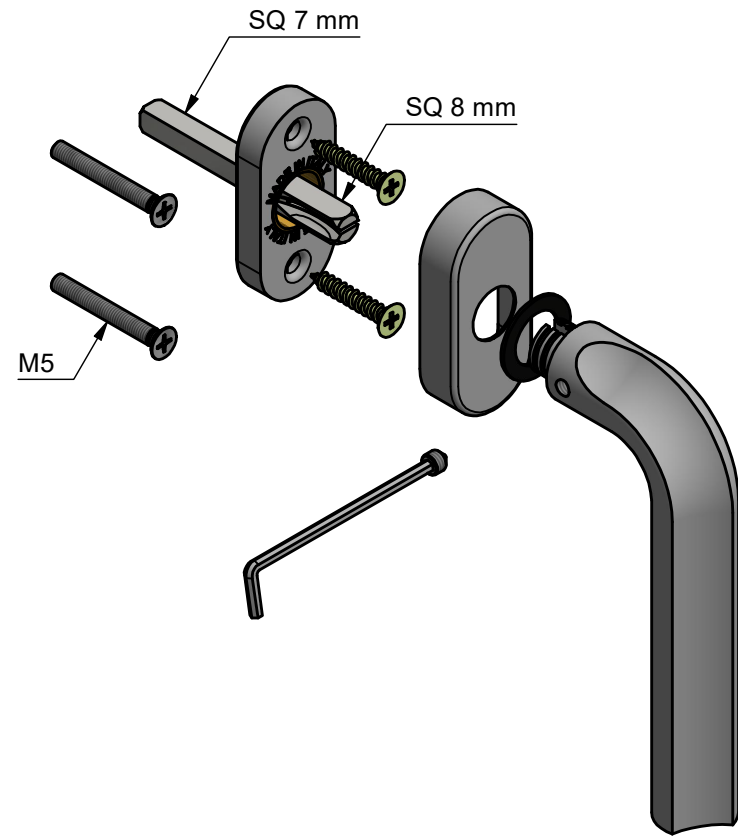

# ECLIPSE DR100-DK-O

non-locking tilt and turn  
window handle  
stainless steel

<p><b>FORMANI®</b></p> <p>FORMANI HOLLAND B.V. EUROPALAAN 12 6199 AB MAASTRICHT-AIRPORT NL T +31 (0)43 308 90 00 INFO@FORMANI.COM WWW.FORMANI.COM</p>	Type :	ECLIPSE DR100-DK-O	Version:	V01
	Formani filename: 3903D001_DR100-DKO_V01.dwg	Description:	non-locking tilt and turn window handle stainless steel	Format
	Drawn by: Christian Brimbois			
Creation date: 1-12-2020				