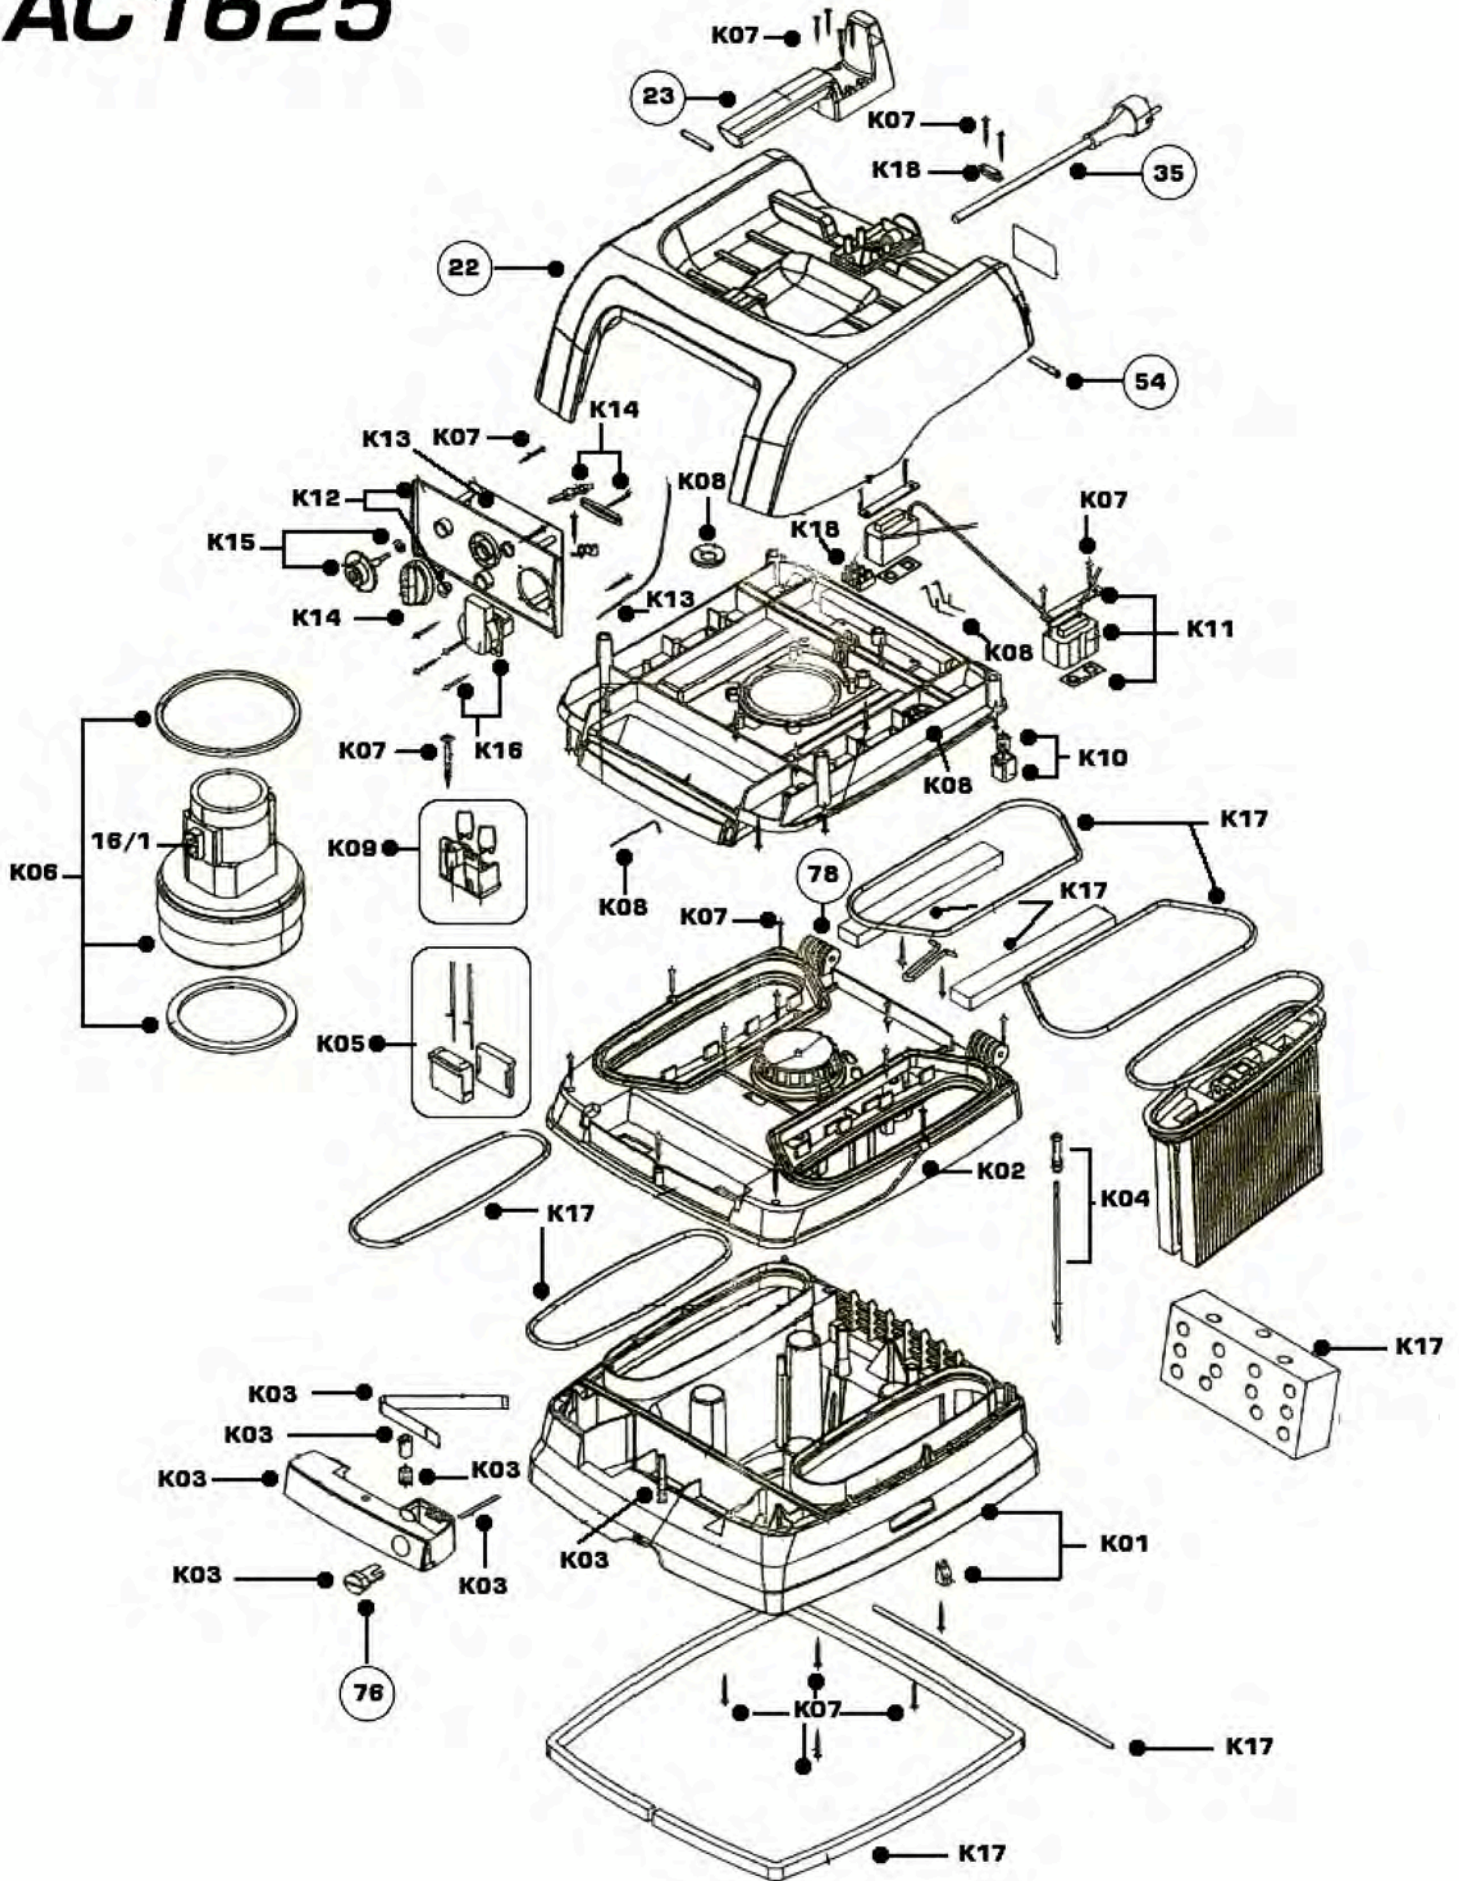

SPIT

AC1625

SPIT AC1625

Pièces détachées / Spare part list AC1625

| Repère | Code | Désignation | Description |
|--------|--------|--------------------------|-------------------------|
| K01 | 644042 | Kit carter | Housing set |
| K02 | 644043 | Kit carter moteur | Housing motor set |
| K03 | 644044 | Kit fermeture | Locking set |
| K04 | 610131 | Kit électrodes | Electrodes set |
| K05 | 644046 | Kit contact moteur | Contact motor set |
| K06 | 644047 | Kit moteur 230V | Motor set 230V |
| K07 | 644048 | Kit visserie | Screws set |
| K08 | 644049 | Kit plaque support | Support plate set |
| K09 | 644050 | Kit contact moteur | Contact motor set |
| K10 | 644051 | Kit pression | Pressure set |
| K11 | 644052 | Kit vibration | Vibrator set |
| K12 | 644053 | Kit plaque avant | Front plate set |
| K13 | 610171 | Kit platine électronique | Electronic set |
| K14 | 644055 | Kit interrupteur 230V | Switch set 230V |
| K15 | 644056 | Kit bouton variateur | Variator switch set |
| K16 | 644057 | Kit prise | Socket set |
| K17 | 644058 | Kit joints et filtres | Seal filter set |
| K18 | 644059 | Kit serre câble | Cable clamp set |
| K19 | 610133 | Kit cuve complète 25L | Kit container 25L |
| K20 | 644065 | Kit Fermetures 25L | Locking set |
| K21 | 610137 | Kit roues arrières | Wheel back set |
| 22 | 610132 | Couvercle top | Housing main |
| 23 | 644062 | Poignée | Handle |
| 35 | 610136 | Cable alimentation 230V | Power cord 230V |
| 75 | 644067 | Roue directionnelle | Steering wheel |
| 76 | 610128 | Bouton verrouillage | Locking knob |
| 77 | 610126 | Filtre antibruit | Noise damping |
| 78 | 610127 | Filtre protection moteur | Motor protection filter |
| 16/1 | 644060 | Kit Balais | Brushes set |
| 54 | 654698 | Axe de couvercle | Cover pin |
| - | 610186 | Reducteur tuyau | Reducer hose |
| - | 644004 | Flexible antistatique 5M | Hose antistatic 5M |
| - | 644003 | Kit cuve complète 50L | Container 50L set |
| - | 644030 | Kit accessoires | Floor kit |
| - | 644006 | Kit 2 filtres polyester | 2 polyester filters set |
| - | 620001 | Pack de 5 sacs poussière | Dust bags (5) |