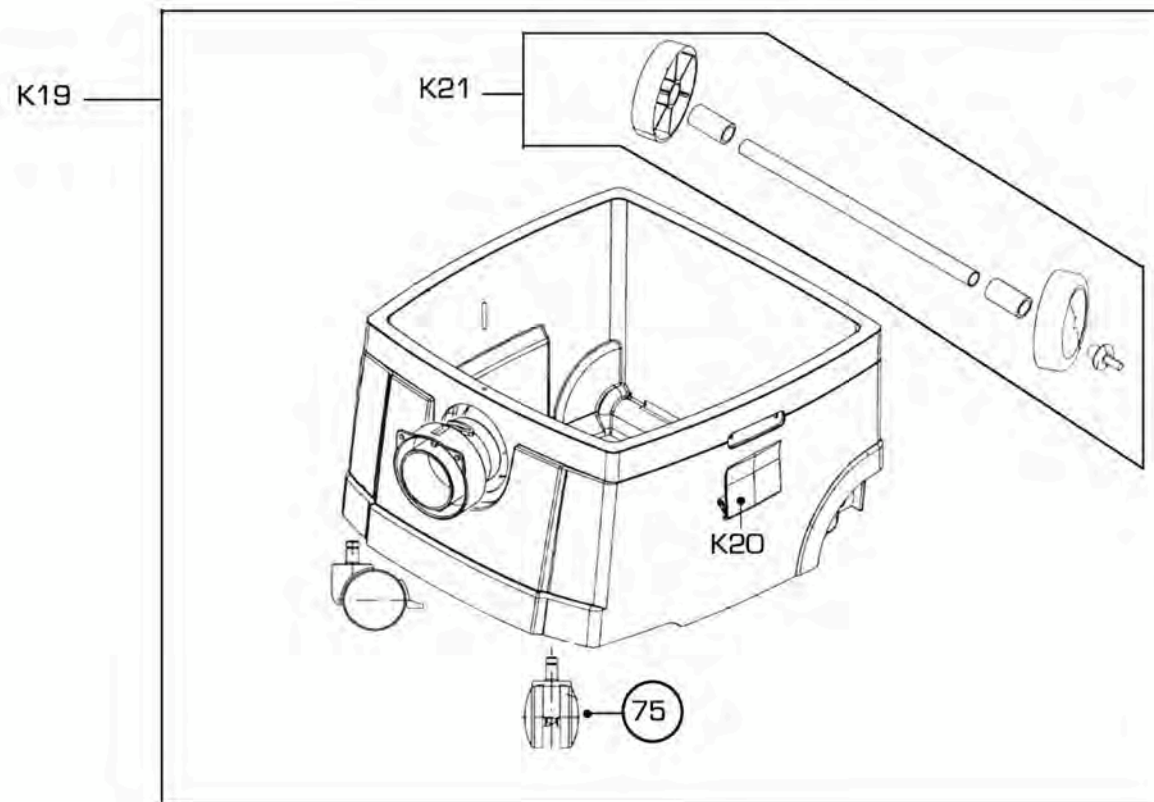

SPIT

AC1625

SPIT AC1625

Pièces détachées / Spare part list AC1625

| Repère | Code | Désignation | Description |
|--------|--------|--------------------------|-------------------------|
| K01 | 644042 | Kit carter | Housing set |
| K02 | 644043 | Kit carter moteur | Housing motor set |
| K03 | 644044 | Kit fermeture | Locking set |
| K04 | 610131 | Kit électrodes | Electrodes set |
| K05 | 644046 | Kit contact moteur | Contact motor set |
| K06 | 644047 | Kit moteur 230V | Motor set 230V |
| K07 | 644048 | Kit visserie | Screws set |
| K08 | 644049 | Kit plaque support | Support plate set |
| K09 | 644050 | Kit contact moteur | Contact motor set |
| K10 | 644051 | Kit pression | Pressure set |
| K11 | 644052 | Kit vibration | Vibrator set |
| K12 | 644053 | Kit plaque avant | Front plate set |
| K13 | 610171 | Kit platine électronique | Electronic set |
| K14 | 644055 | Kit interrupteur 230V | Switch set 230V |
| K15 | 644056 | Kit bouton variateur | Variator switch set |
| K16 | 644057 | Kit prise | Socket set |
| K17 | 644058 | Kit joints et filtres | Seal filter set |
| K18 | 644059 | Kit serre câble | Cable clamp set |
| K19 | 610133 | Kit cuve complète 25L | Kit container 25L |
| K20 | 644065 | Kit Fermetures 25L | Locking set |
| K21 | 610137 | Kit roues arrières | Wheel back set |
| 22 | 610132 | Couvercle top | Housing main |
| 23 | 644062 | Poignée | Handle |
| 35 | 610136 | Cable alimentation 230V | Power cord 230V |
| 75 | 644067 | Roue directionnelle | Steering wheel |
| 76 | 610128 | Bouton verrouillage | Locking knob |
| 77 | 610126 | Filtre antibruit | Noise damping |
| 78 | 610127 | Filtre protection moteur | Motor protection filter |
| 16/1 | 644060 | Kit Balais | Brushes set |
| 54 | 654698 | Axe de couvercle | Cover pin |
| - | 610186 | Reducteur tuyau | Reducer hose |
| - | 644004 | Flexible antistatique 5M | Hose antistatic 5M |
| - | 644003 | Kit cuve complète 50L | Container 50L set |
| - | 644030 | Kit accessoires | Floor kit |
| - | 644006 | Kit 2 filtres polyester | 2 polyester filters set |
| - | 620001 | Pack de 5 sacs poussière | Dust bags (5) |