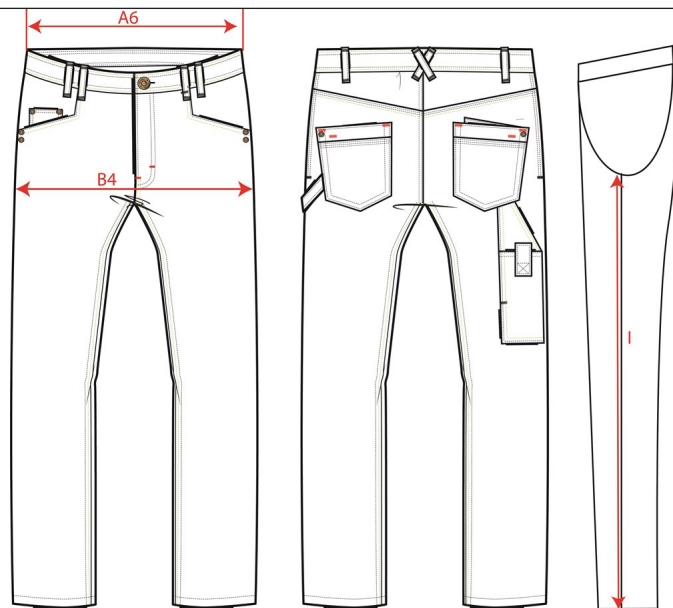

PRODUCTSPECIFICATIE

Jeans Low Waist / 502002

Artikelnummer: 502002 / TJL2000
Maten: 29-30 | 29-32 | 29-34 | 30-30 | 30-32 | 30-34 | 31-30 | 31-32 | 31-34 | 32-30 | 32-32 | 32-34 | 32-36 | 33-30 | 33-32 | 33-34 | 33-36 | 34-30 | 34-32 | 34-34 | 34-36 | 36-30 | 36-32 | 36-34 | 36-36 | 38-30 | 38-32 | 38-34 | 38-36 | 40-30 | 40-32 | 40-34 | 40-36 | 42-30 | 42-32 | 42-34 | 44-30 | 44-32 | 44-34
Sexe: Unisex
Kwaliteit: 100% katoen, Denim
Pasvorm: Basic Fit
Gewicht: 14 OZ
CBS Nummer: 6203423100

Kleuren:

Wasvoorschriften:

	Tol	29	30	31	32	33	34	36	38	40	42	44
A6 1/2 Waist	1,0	37,3	38,5	39,8	41,0	42,3	45,5	48,0	50,5	53,0	55,5	58,0
B4 1/2 Hip (under zip)	1,0	50,3	51,5	52,8	54,0	55,3	56,5	59,0	61,5	64,0	66,5	69,0
I1 Inseam 30"	1,0	78,0	78,0	78,0	78,0	78,0	78,0	78,0	78,0	78,0	78,0	78,0
I2 Inseam 32"	1,0	83,0	83,0	83,0	83,0	83,0	83,0	83,0	83,0	83,0	83,0	83,0
I3 Inseam 34"	1,0	88,0	88,0	88,0	88,0	88,0	88,0	88,0	88,0	88,0	88,0	88,0
I4 Inseam 36"	1,0	93,0	93,0	93,0	93,0	93,0	93,0	93,0	93,0	93,0	93,0	93,0