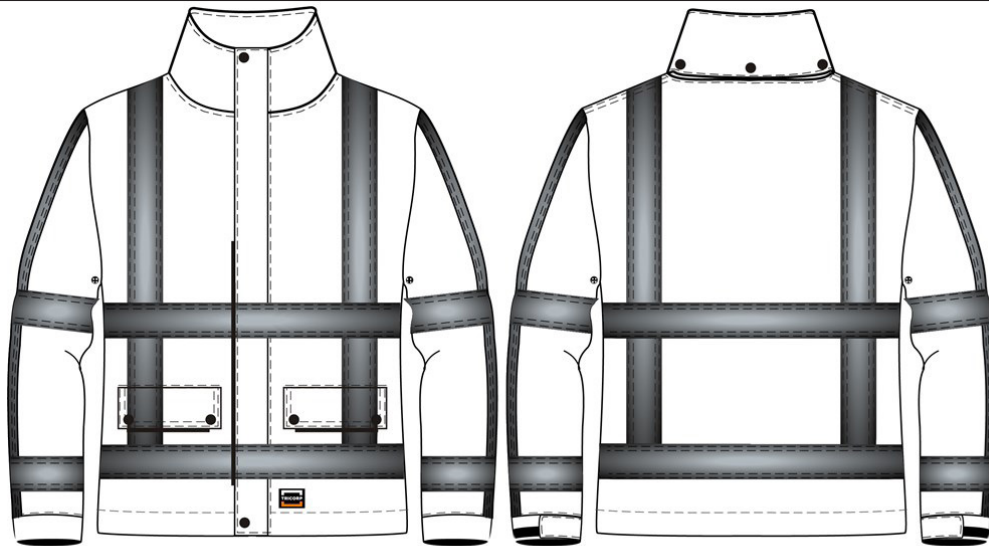

PRODUCTSPECIFICATIE

Parka RWS / 403005

Artikelnummer: 403005 / TPG3001
Maten: XS | S | M | L | XL | XXL | 3XL | 4XL | 5XL | 7XL
Sexe: Unisex
Kwaliteit: 100% Polyester + PU coating
Gewicht: 200 g/m²
CBS Nummer: 6201131010
MVO: Circulair; Recyclebaar
Constructie: Oxford

Kleuren:

Wasvoorschriften:

Kenmerken:

	Tol	XS	S	M	L	XL	XXL	3XL	4XL	5XL	7XL	
A	Total backl meas from HPS	1,0	83,0	84,0	85,0	86,0	87,0	88,0	89,0	90,0	91,0	92,0
B1	Shoulder to shoulder	1,0	49,0	51,0	53,0	55,0	57,0	59,0	61,0	63,0	65,0	69,0
D	1/2 Chest width	1,0	57,0	59,0	61,0	63,0	65,0	67,0	69,0	71,0	73,0	77,0
H	Upperarm sleeve	0,5	64,0	65,0	66,0	67,0	68,0	69,0	70,0	71,0	72,0	73,0