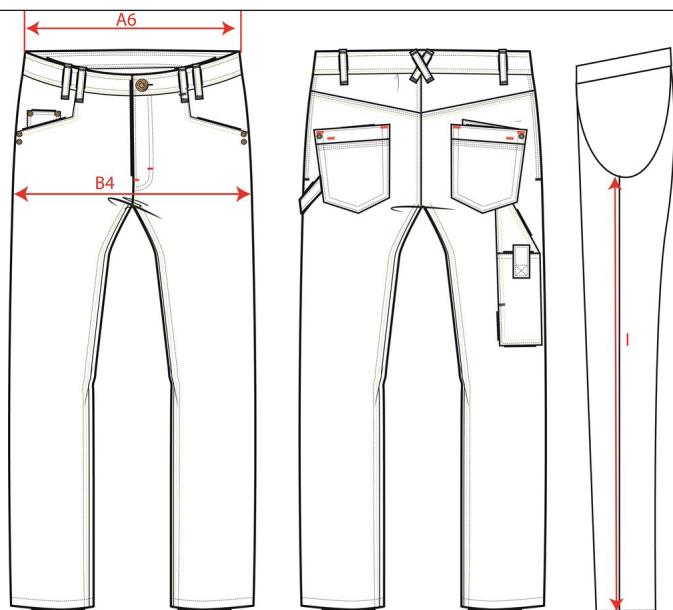

PRODUCTSPECIFICATIE

Werkbroek Cordura Canvas / 502009

Artikelnummer: 502009 / TWC2000
Maten: 42 | 44 | 46 | 47 | 48 | 49 | 50 | 51 | 52 | 53 | 54 | 55 | 56 | 58 | 60 | 62 | 64
Sexe: Unisex
Kwaliteit: 65% Polyester / 35% Katoen & 100% Nylon, Cordura
Gewicht: 300 g/m²
CBS Nummer: 6203431100
Constructie: Canvas

	Tol	42	44	46	47	48	49	50	51	52	53	54	55	56	58	60	62	64
A6 1/2 Waist	1,0	37,0	39,0	41,0	41,0	43,0	43,0	45,0	45,0	47,0	47,0	49,0	49,0	51,0	53,0	55,0	57,0	59,0
B4 1/2 Hip	1,0	48,0	50,0	52,0	52,0	54,0	54,0	56,0	56,0	58,0	58,0	60,0	60,0	62,0	64,0	66,0	68,0	70,0
I Inseam	1,0	83,0	83,0	83,0	89,0	83,0	89,0	83,0	89,0	83,0	89,0	83,0	89,0	83,0	83,0	83,0	83,0	83,0