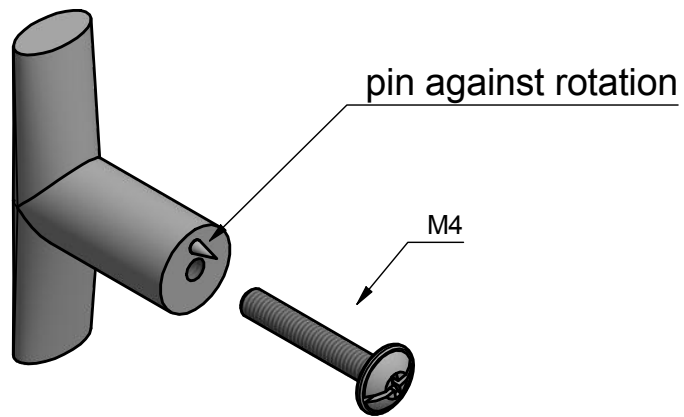

# PBI13M

solid cabinet knob  
stainless steel

<b>FORMANI®</b>		Part number:	
Doc no.: 3604P001 PBI13M V01.dwg		<b>PBI13M</b>	Format:
Drawn by: Christian Brimbois	Creation date: 13-11-2018		<b>A3</b>
FORMANI HOLLAND B.V. EUROPALAAN 12 6199 AB MAASTRICHT-AIRPORT NL T +31 (0)43 308 90 00 INFO@FORMANI.COM FORMANI.COM			