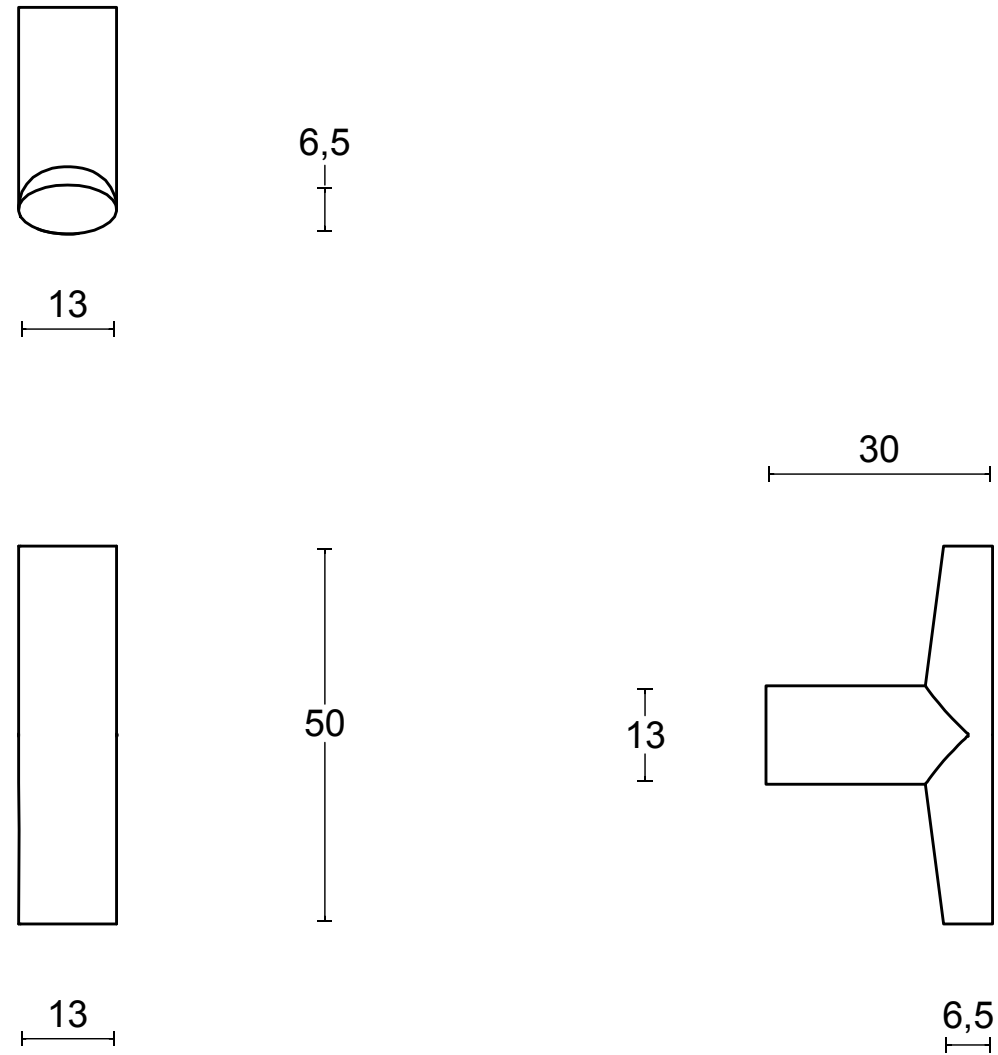

# PBI13M

solid cabinet knob  
stainless steel

<b>FORMANI®</b>		Part number:	
Doc no.: 3604P001 PBI13M V01.dwg		<b>PBI13M</b>	Format:
Drawn by: Christian Brimbois	Creation date: 13-11-2018		<b>A3</b>
FORMANI HOLLAND B.V. EUROPALAAN 12 6199 AB MAASTRICHT-AIRPORT NL T +31 (0)43 308 90 00 INFO@FORMANI.COM FORMANI.COM			