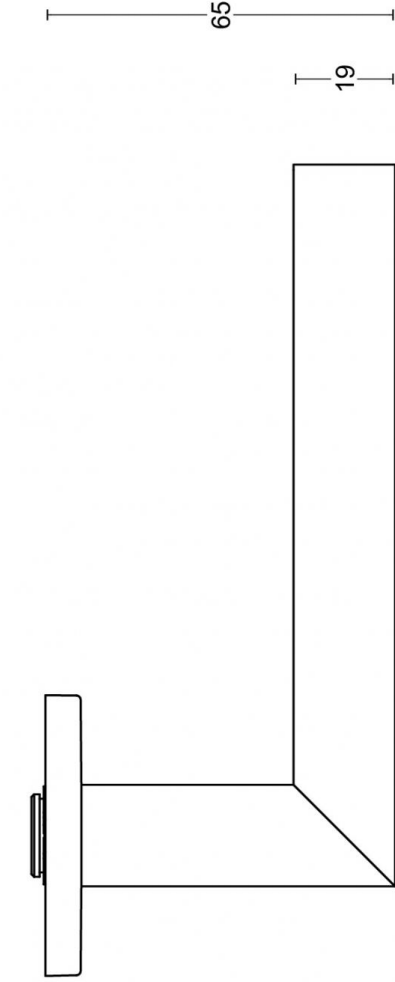

LB2-19

deurkruk EN1906 klasse 3 geveerd op rozet

Product informatie

Code: 1501D142MBXX0

Finish: PVD mat brons

UNIT: Paar

Collectie: BASICS

Designer: Formani

BASICS LB2-19 EN1906 GRADE 3

sprung lever handle attached to rose
with stainless steel sub-rose
stainless steel

CERTIFICATE SKG.0338.8049.04.ENG
EN1906 37-B10310B 14.00343-1

6.5

135

52

38

65

151

door thickness 38 - 45 mm

| | | |
|--|---|---------------------|
| FORMANI® FORMANI HOLLAND B.V. EUROPALAAN 12 6199 AB MAASTRICHT-AIRPORT NL T +31 (0)43 388 90 00 WWW.FORMANI.COM WWW.FORMANI.COM | Type : BASICS LB2-19 EN1906 GRADE 3 | Version: V01 |
| | Description: sprung lever handle attached to rose with stainless steel sub-rose stainless steel | |
| Formani filename: 1501D142_LB2-19_EN1906_V02.dwg | Drawn by: Christian Brimbois | Format A3 |
| Creation date: 17-3-2022 | | |