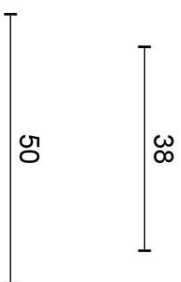

LSQBY50

cilinderplaatje

Product informatie

Code: BOBBY_1501Y062BRXX0

Finish: brons

UNIT: Stuks

Collectie: BOBBY

Designer: Eric Kuster

LSQBY50

lever handle accessory
profile cylinder escutcheon
stainless steel

FORMANI®

Part number:
1501Y010 LSQBY50 V01

Description:

LSQBY50

Format:

A3