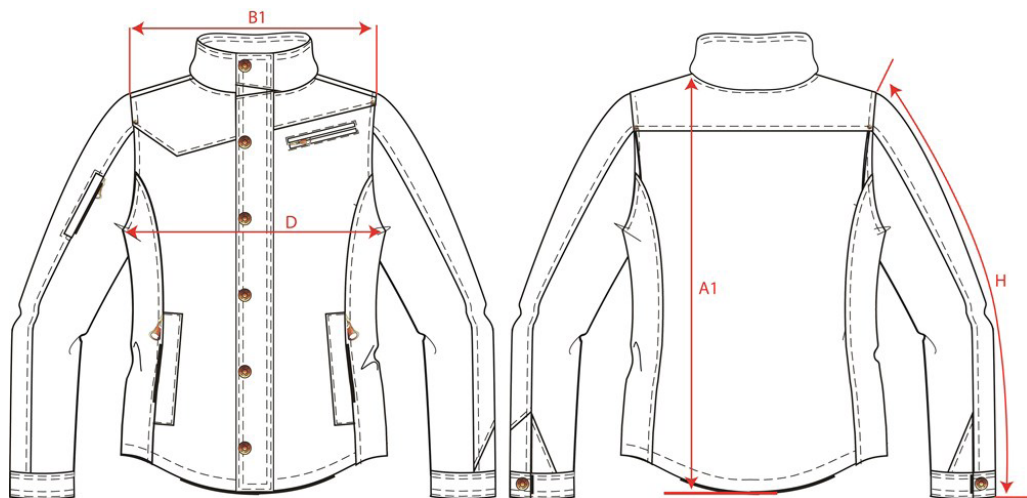

PRODUCTSPECIFICATIE

Jack Premium Denim / 404002

Artikelnummer: 404002 / 404002
Maten: XS | S | M | L | XL | XXL | 3XL
Sexe: Unisex
Kwaliteit: 100% Nylon / 98% Katoen, 2% Elastaan
Pasvorm: Slim Fit
Gewicht: 305 g/m²
CBS Nummer: 6201131090

Kleuren:

Wasvoorschriften:

	Tol	XS	S	M	L	XL	XXL	3XL
A1 Total back meas from hsp	1,0	71	73	75	77	79,0	81,0	84,0
B1 Shoulder to shoulder	1,0	44,5	46,0	47,5	49	50,5	52,0	54,0
D 1/2 chest width (2,5cm under armpit)	1,0	53,0	55,0	57,0	59	61,0	63,0	66,0
H Upperarm sleeve	1,0	67,5	68,5	69,5	70,5	71,5	72,5	73,5