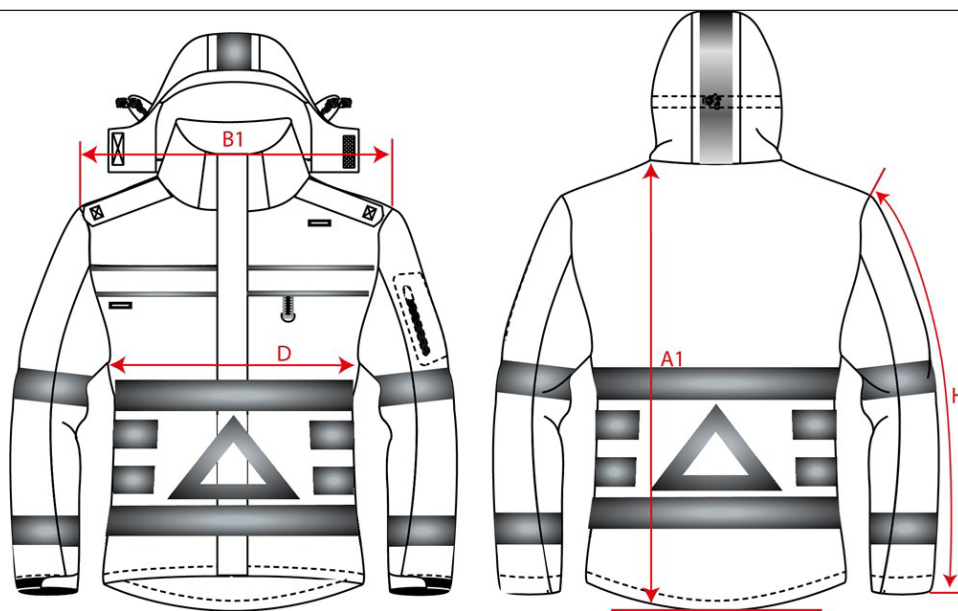

# PRODUCTSPECIFICATIE

Parka Verkeersregelaar / 403001

**Artikelnummer:** 403001 / Parka-VR  
**Maten:** XS | S | M | L | XL | XXL | 3XL | 4XL | 5XL | 7XL  
**Sexe:** Unisex  
**Kwaliteit:** 100% Polyester + PU coating  
**Pasvorm:** Basic Fit  
**Gewicht:** 200 g/m<sup>2</sup>  
**CBS Nummer:** 6201131010  
**MVO:** Circulair; Recyclebaar  
**Constructie:** Oxford

Kleuren:

Wasvoorschriften:

Kenmerken:

	Tol	XS	S	M	L	XL	XXL	3XL	4XL	5XL	7XL	
A1	Total backl meas. from HPS	1,0	80,0	81,0	82,0	83,0	84,0	85,0	86,0	87,0	88,0	89,0
B1	Shoulder to shoulder	1,0	49,0	51,0	53,0	55,0	57,0	59,0	61,0	63,0	65,0	69,0
D	1/2 Chest width ( 2,5cm under armpit)	1,0	57,0	59,0	61,0	63,0	65,0	67,0	69,0	71,0	73,0	77,0
H	Upperarm sleeve	1,0	64,0	65,0	66,0	67,0	68,0	69,0	70,0	71,0	72,0	73,0