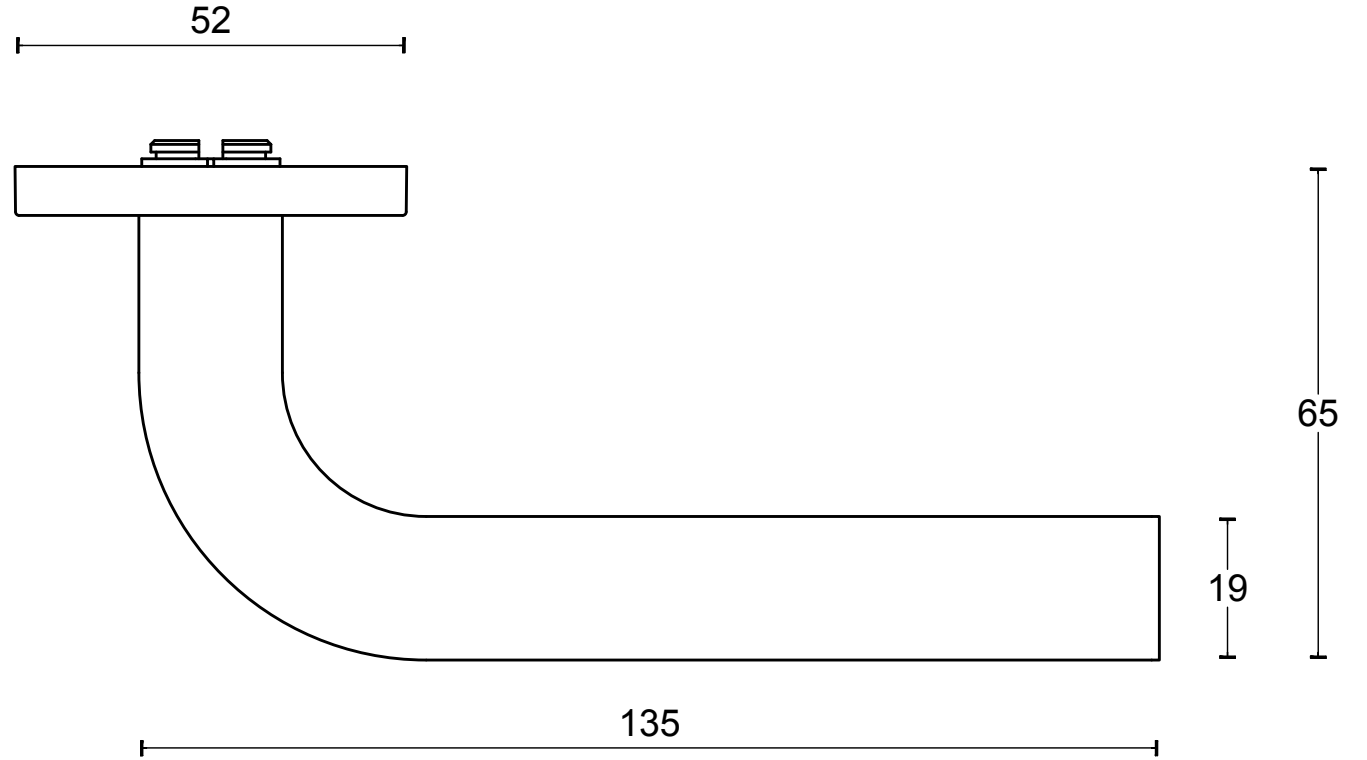

# LBIII-19

sprung lever handle attached to rose  
with stainless steel sub-rose  
stainless steel

6

52

EN 1906: 2012  
37 - 0 0 3 0 B  
SKG .0338.8049.ENG  
door thickness 38 - 45 mm

FORMANI®		Part number:	
		Description:	
Doc no.:	1501D144 LB-III 19 V01.dwg	LBIII-19	Format: <b>A3</b>
Drawn by:	Christian Brimbois		
FORMANI HOLLAND B.V. EUROPALAAN 12 6199 AB MAASTRICHT-AIRPORT NL T +31 (0)43 308 90 00 INFO@FORMANI.COM FORMANI.COM			