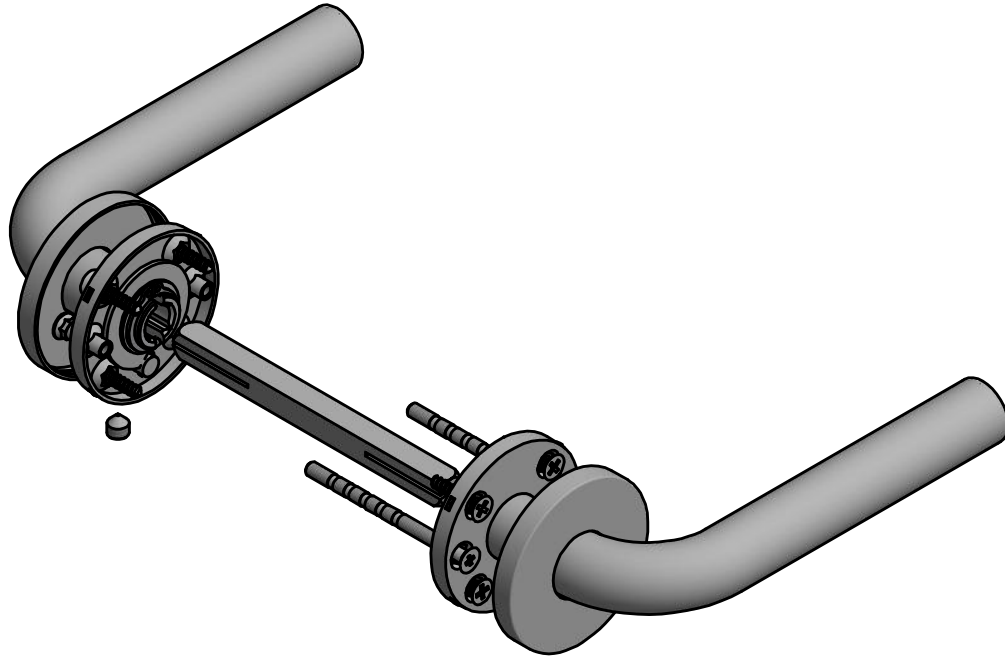

# LBIII-19

sprung lever handle attached to rose  
with stainless steel sub-rose  
stainless steel

6

52

EN 1906: 2012  
37 - 0 0 3 0 B  
SKG .0338.8049.ENG  
door thickness 38 - 45 mm

FORMANI®		Part number:	
		Description:	
Doc no.:	1501D144 LB-III 19 V01.dwg	LBIII-19	Format: <b>A3</b>
Drawn by:	Christian Brimbois		
FORMANI HOLLAND B.V. EUROPALAAN 12 6199 AB MAASTRICHT-AIRPORT NL T +31 (0)43 308 90 00 INFO@FORMANI.COM FORMANI.COM			