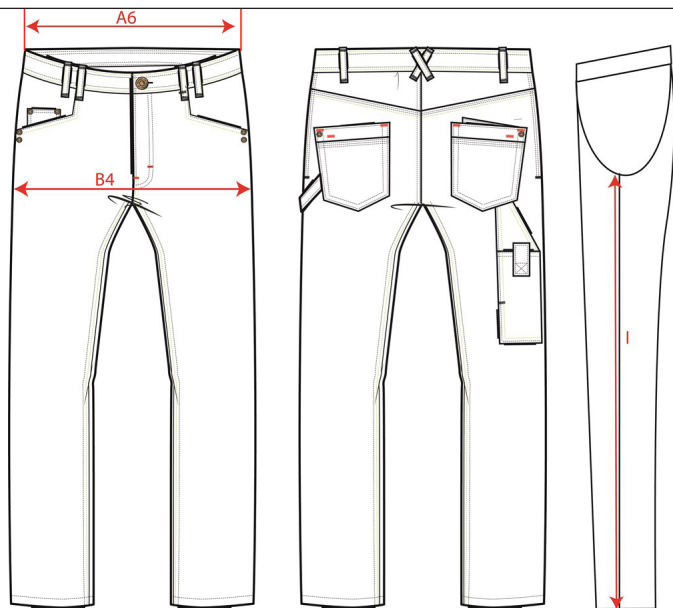

# PRODUCTSPECIFICATIE

Jeans Basis / 502001

**Artikelnummer:** 502001 / TJB2000  
**Maten:** 29-30 | 29-32 | 29-34 | 30-30 | 30-32 | 30-34 | 31-30 | 31-32 | 31-34 | 32-30 | 32-32 | 32-34 | 32-36 | 33-30 | 33-32 | 33-34 | 33-36 | 34-30 | 34-32 | 34-34 | 34-36 | 36-30 | 36-32 | 36-34 | 36-36 | 38-30 | 38-32 | 38-34 | 38-36 | 40-30 | 40-32 | 40-34 | 40-36 | 42-30 | 42-32 | 42-34 | 44-30 | 44-32 | 44-34  
**Sexe:** Unisex  
**Kwaliteit:** 100% katoen, Denim  
**Pasvorm:** Basic Fit  
**Gewicht:** 14 OZ  
**CBS Nummer:** 6203423100

Kleuren:

Wasvoorschriften:

	Tol	29	30	31	32	33	34	36	38	40	42	44
A6 1/2 Waist	1,0	36,7	38,0	39,2	40,5	41,7	43,0	45,5	48,0	50,5	53,0	55,5
B4 1/2 Hip (under zip)	1,0	47,3	48,5	49,8	51,0	52,3	53,5	56,0	58,5	61,0	63,5	66,0
I1 Inseam 30"	1,0	78,0	78,0	78,0	78,0	78,0	78,0	78,0	78,0	78,0	78,0	78,0
I2 Inseam 32"	1,0	83,0	83,0	83,0	83,0	83,0	83,0	83,0	83,0	83,0	83,0	83,0
I3 Inseam 34"	1,0	88,0	88,0	88,0	88,0	88,0	88,0	88,0	88,0	88,0	88,0	88,0
I4 Inseam 36"	1,0	93,0	93,0	93,0	93,0	93,0	93,0	93,0	93,0	93,0	93,0	93,0