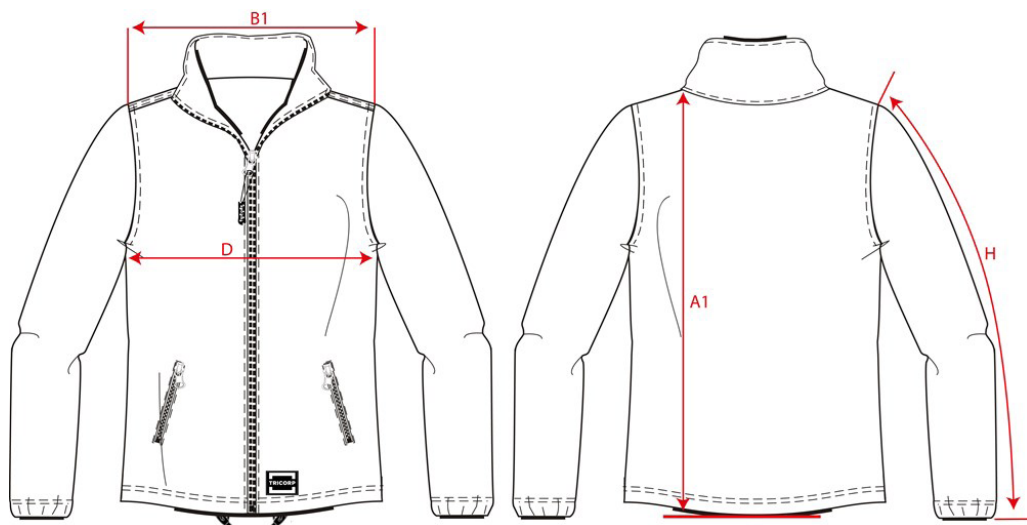

PRODUCTSPECIFICATIE

Sweatvest Fleece Luxe / 301012

Artikelnummer:	301012
Maten:	XS S M L XL XXL 3XL 5XL 7XL
Sexe:	Heren
Kwaliteit:	100% Polyester
Pasvorm:	Slim Fit
Gewicht:	280 g/m ²
CBS Nummer:	6110309100
MVO:	Circulair; Recyclebaar
Constructie:	Microfleece

	Tol	XS	S	M	L	XL	XXL	3XL	5XL	7XL	
A1	Total backl meas from hsp	1,0	71,0	73,0	75,0	77,0	79,0	81,0	83,0	87,0	89,0
B1	Shoulder to shoulder	1,0	43,0	45,0	47,0	49,0	51,0	53,0	55,0	59,0	63,0
D	1/2 Chest width (at armhole)	1,0	49,0	52,0	55,0	58,0	61,0	64,0	67,0	73,0	79,0
H	Upperarm sleeve	1,0	68,0	69,0	70,0	71,0	72,0	73,0	74,0	75,0	75,0