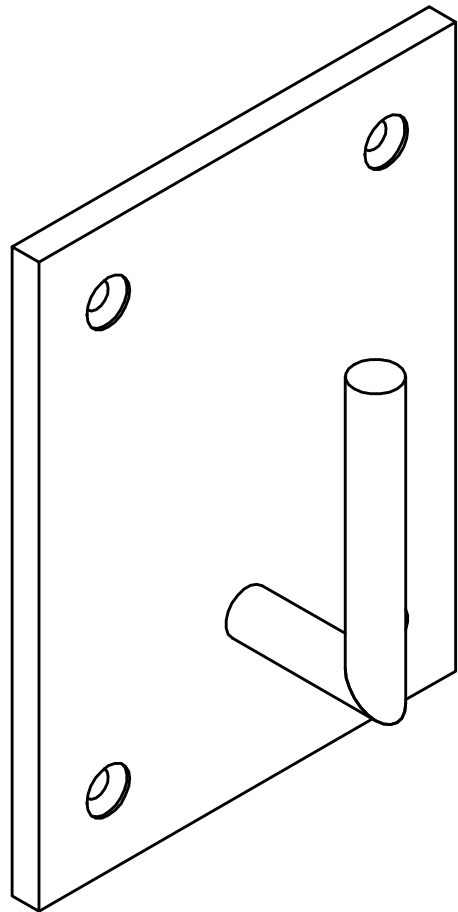

PB105

solid hook fixed on plate
stainless steel

FORMANI [®]		Part number:	
		Description:	
Doc no.: 2705K002 PB105 V02.dwg	PB105		Format:
Drawn by: Christian Brimbois Creation date: 26-3-2013			A3
Formani Holland B.V. · Amerikalaan 55 · 6199 AE Maastricht Airport · tel: +31 (0)43 308 90 00 · www.formani.nl · info@formani.nl			