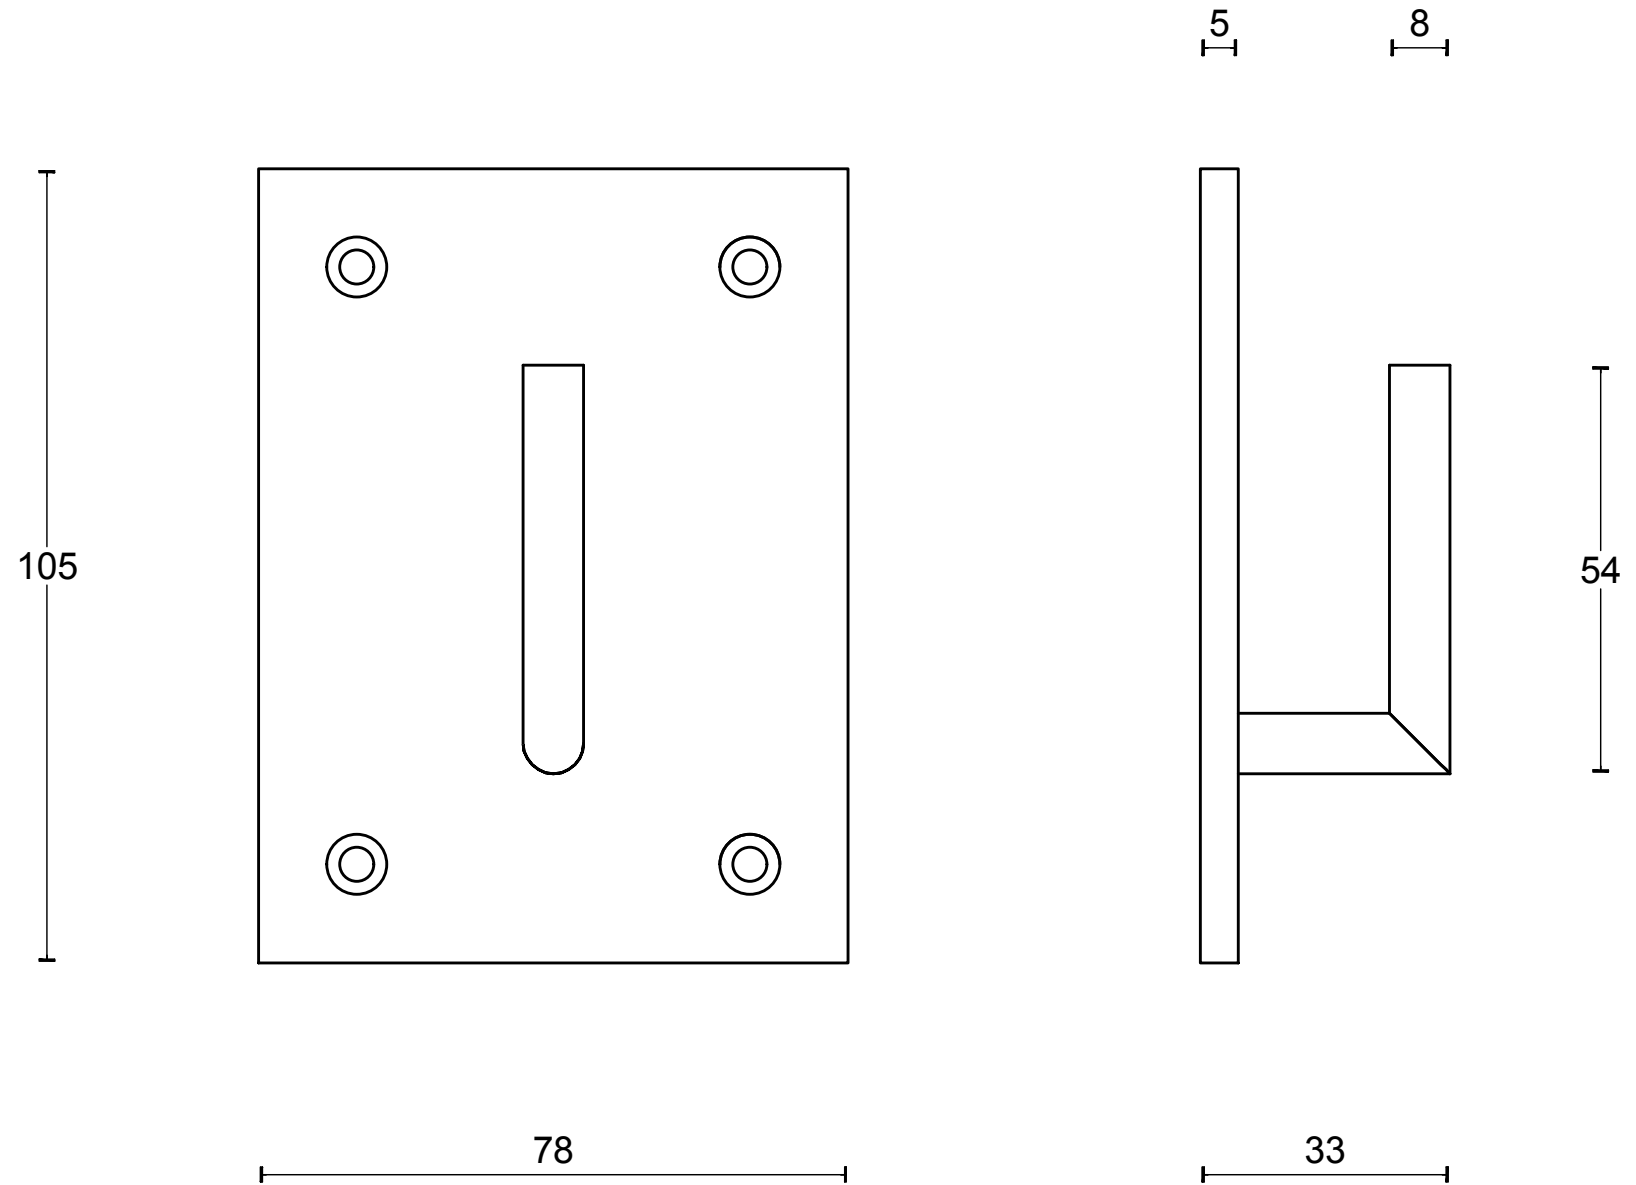

PB105

solid hook fixed on plate
stainless steel

FORMANI [®]		Part number:	
		Description:	
Doc no.: 2705K002 PB105 V02.dwg	PB105		Format:
Drawn by: Christian Brimbois Creation date: 26-3-2013			A3
Formani Holland B.V. · Amerikalaan 55 · 6199 AE Maastricht Airport · tel: +31 (0)43 308 90 00 · www.formani.nl · info@formani.nl			