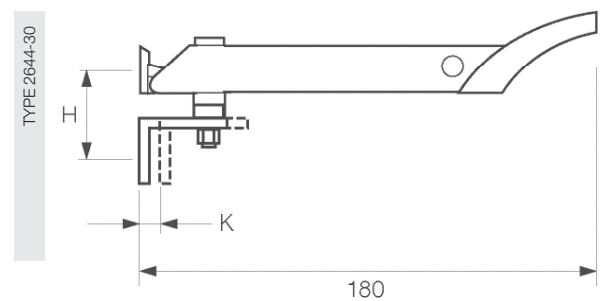

AXAflex Speciaal voor bovenlichten, klep- en uitzetramen

Materiaal	Kleur	Maximale opening	Raamvoet (H)	Kozijnvoet (K)	Artikelnummer
Roestvaststaal	zwart	160 mm	56 mm	3 / 16 mm	2644-20-81
Roestvaststaal	wit gelakt	160 mm	56 mm	3 / 16 mm	2644-20-74/E
Roestvaststaal	wit gelakt	160 mm	56 mm	3 / 16 mm	2644-20-79
Roestvaststaal	zwart	160 mm	33 mm	0 / 8 mm	2644-30-81
Roestvaststaal	wit gelakt	160 mm	33 mm	0 / 8 mm	2644-30-74

* uitneembare raamvoet.

Aanbevolen schroeven: 4,0 x 30 mm