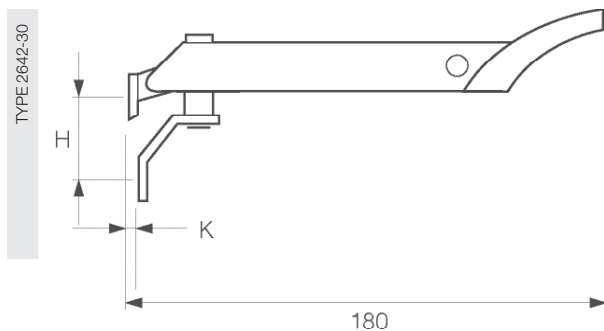

AXAflex Speciaal voor bovenlichten, klep- en uitzetramen

Materiaal	Kleur	Maximale opening	Raamvoet (H)	Kozijnvoet (K)	Artikelnummer
Roestvaststaal	zwart	160 mm	21 mm	11 mm	2642-10-81/E
Roestvaststaal	zwart	160 mm	21 mm	11 mm	2642-10-81/6*
Roestvaststaal	zwart	160 mm	31 mm	11 mm	2642-20-81
Roestvaststaal	zwart	160 mm	30 mm	4 mm	2642-30-81/E

* 6 = in seal verpakking.

Aanbevolen schroeven: 4,0 x 30 mm