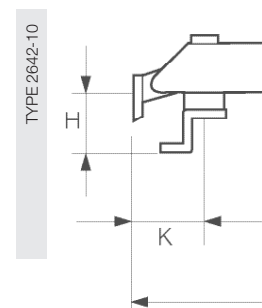

AXAflex Speciaal voor bovenlichten, klep- en uitzetramen

Materiaal	Kleur	Maximale opening	Raamvoet (H)	Kozijnvoet (K)	Artikelnummer
Roestvaststaal	zwart	160 mm	21 mm	11 mm	2642-10-81/E
Roestvaststaal	zwart	160 mm	21 mm	11 mm	2642-10-81/6*
Roestvaststaal	zwart	160 mm	31 mm	11 mm	2642-20-81
Roestvaststaal	zwart	160 mm	30 mm	4 mm	2642-30-81/E

* 6 = in seal verpakking.

Aanbevolen schroeven: 4,0 x 30 mm