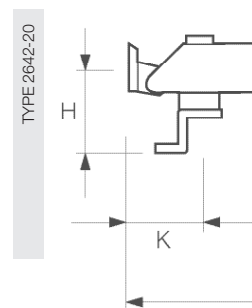

AXAflex Speciaal voor bovenlichten, klep- en uitzetramen

Materiaal	Kleur	Maximale opening	Raamvoet (H)	Kozijnvoet (K)	Artikelnummer
Roestvaststaal	zwart	160 mm	21 mm	11 mm	2642-10-81/E
Roestvaststaal	zwart	160 mm	21 mm	11 mm	2642-10-81/6*
Roestvaststaal	zwart	160 mm	31 mm	11 mm	2642-20-81
Roestvaststaal	zwart	160 mm	30 mm	4 mm	2642-30-81/E

* 6 = in seal verpakking.

Aanbevolen schroeven: 4,0 x 30 mm