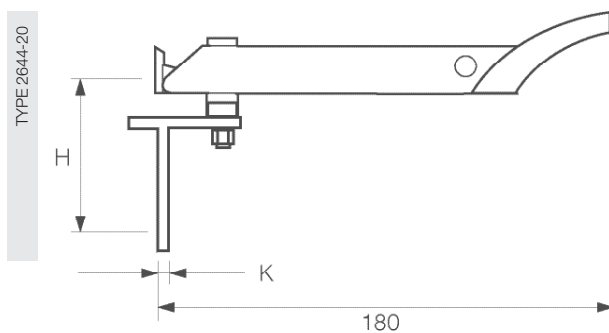

AXAflex Speciaal voor bovenlichten, klep- en uitzetramen

Materiaal	Kleur	Maximale opening	Raamvoet (H)	Kozijnvoet (K)	Artikelnummer
Roestvaststaal	zwart	160 mm	56 mm	3 / 16 mm	2644-20-81
Roestvaststaal	wit gelakt	160 mm	56 mm	3 / 16 mm	2644-20-74/E
Roestvaststaal	wit gelakt	160 mm	56 mm	3 / 16 mm	2644-20-79
Roestvaststaal	zwart	160 mm	33 mm	0 / 8 mm	2644-30-81
Roestvaststaal	wit gelakt	160 mm	33 mm	0 / 8 mm	2644-30-74

* uitneembare raamvoet.

Aanbevolen schroeven: 4,0 x 30 mm