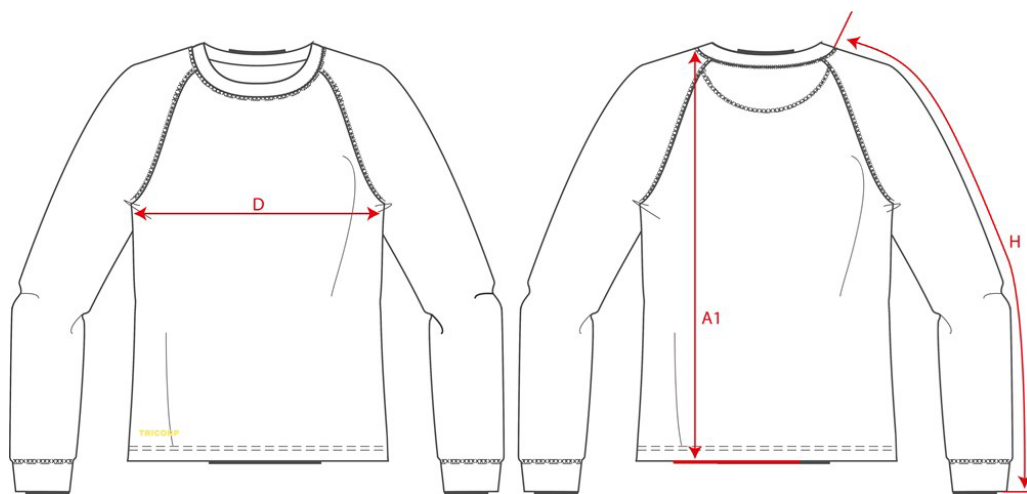

PRODUCTSPECIFICATIE

Thermo Shirt / 602002

Artikelnummer: 602002 / THT1000
Maten: XS | S | M | L | XL | XXL | 3XL | 4XL | 5XL | 7XL
Sexe: Unisex
Kwaliteit: 84% Viscose, Bamboe / 11% Elastane Spandex / 5% Polyester
Gewicht: 140 g/m²
CBS Nummer: 6109902000
Constructie: Mesh

Kleuren:

Wasvoorschriften:

Kenmerken:

	Tol	XS	S	M	L	XL	XXL	3XL	4XL	5XL	7XL	
A1	Total backl meas. from hsp	1,0	67,0	68,0	69,0	70,0	71,0	72,0	73,0	74,0	75,0	77,0
D	1/2 chest width (at armhole)	1,0	40,0	42,0	44,0	46,0	48,0	50,0	52,0	54,0	56,0	60,0
H	Upperarm sleeve	0,5	78,0	80,0	82,0	84,0	86,0	87,0	88,0	88,0	88,0	88,0