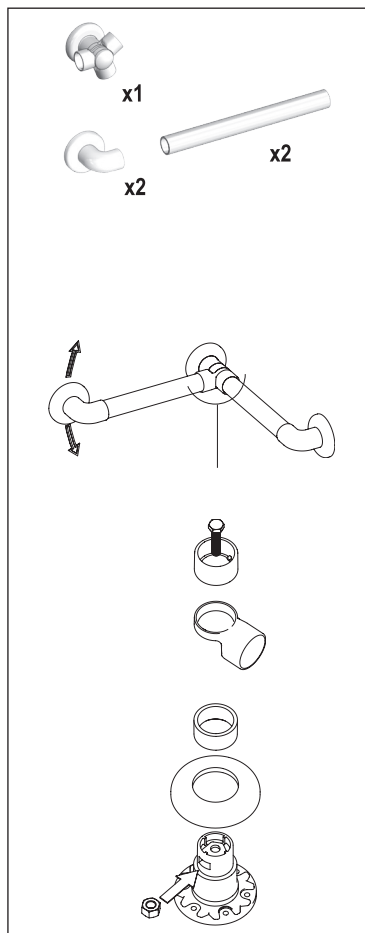

EN It is very important to insert the tube all the way inside the wall flange until it reaches completely the end of the internal slot, without leaving any gap.

D It is very important to insert the tube all the way inside the wall flange until it reaches completely the end of the internal slot, without leaving any gap.

F It is very important to insert the tube all the way inside the wall flange until it reaches completely the end of the internal slot, without leaving any gap.

SecuCare Basic Vario 2

2 eindsteunen

2 eindsteunen

2 eindsteunen

1 koppelsteun

1 koppelsteun

1 koppelsteun

2 greepdelen van 51 cm

2 greepdelen van 51 cm

2 greepdelen van 51 cm

SecuCare Basic Vario 3

3 eindsteunen

3 eindsteunen

3 eindsteunen

1 koppelsteun

1 koppelsteun

1 koppelsteun

3 greepdelen van 51 cm

3 greepdelen van 51 cm