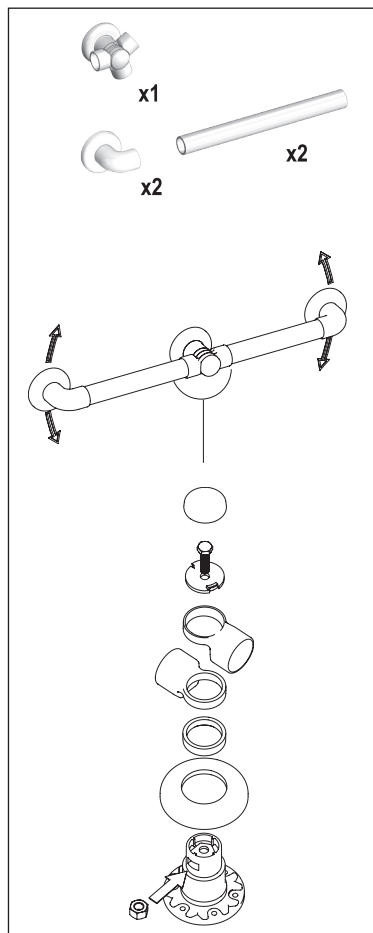

EN It is very important to insert the tube all the way inside the wall flange until it reaches completely the end of the internal slot, without leaving any gap.

D It is very important to insert the tube all the way inside the wall flange until it reaches completely the end of the internal slot, without leaving any gap.

F It is very important to insert the tube all the way inside the wall flange until it reaches completely the end of the internal slot, without leaving any gap.

SecuCare Basic Vario 2

2 eindsteunen

2 eindsteunen

2 eindsteunen

1 koppelsteun

1 koppelsteun

1 koppelsteun

2 greepdelen van 51 cm

2 greepdelen van 51 cm

2 greepdelen van 51 cm

SecuCare Basic Vario 3

3 eindsteunen

3 eindsteunen

3 eindsteunen

1 koppelsteun

1 koppelsteun

1 koppelsteun

3 greepdelen van 51 cm

3 greepdelen van 51 cm