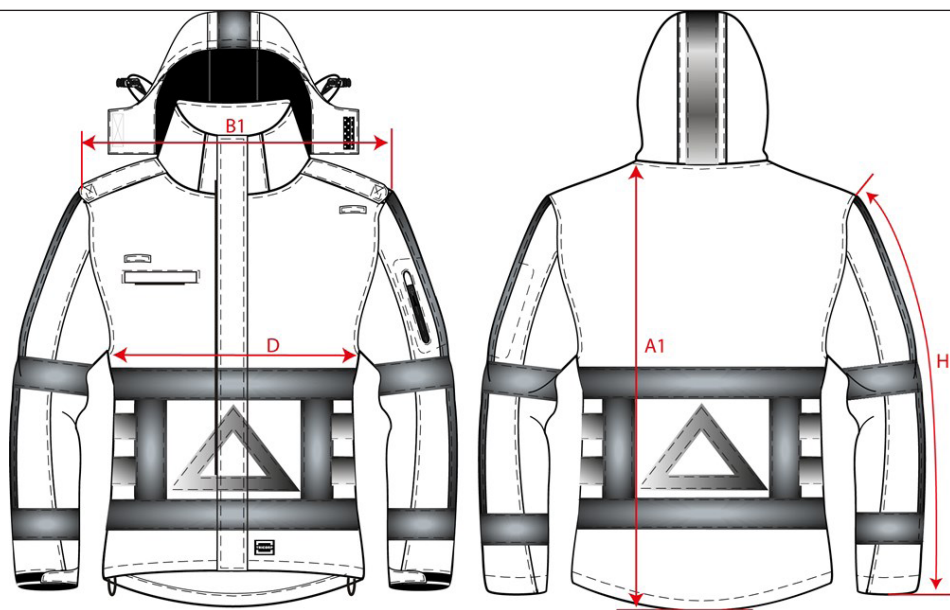

PRODUCTSPECIFICATIE

Softshell Verkeersregelaar / 403002

Artikelnummer: 403002 / SOFTSHELL-VR
Maten: XS | S | M | L | XL | XXL | 3XL | 4XL | 5XL | 7XL
Sexe: Unisex
Kwaliteit: 100% Polyester + PU Membraan
Gewicht: 300 g/m²
CBS Nummer: 6201131090
MVO: Circulair; Recyclebaar
Constructie: Platbinding

Kleuren:

Wasvoorschriften:

Kenmerken:

	Tot	XS	S	M	L	XL	XXL	3XL	4XL	5XL	7XL	
A1	Total backl meas. from HPS	1,0	69,0	71,0	73,0	75,0	77,0	81,0	85,0	87,0	89,0	89,0
B1	Shoulder to shoulder	1,0	44,0	46,0	48,0	50,0	52,0	56,0	60,0	62,0	64,0	68,0
D	1/2 Chest width (2,5cm under armpit)	1,0	54,0	56,0	58,0	60,0	64,0	68,0	72,0	74,0	76,0	80,0
H	Upperarm sleeve	1,0	64,0	65,0	66,0	67,0	68,0	69,0	70,0	71,0	72,0	72,0