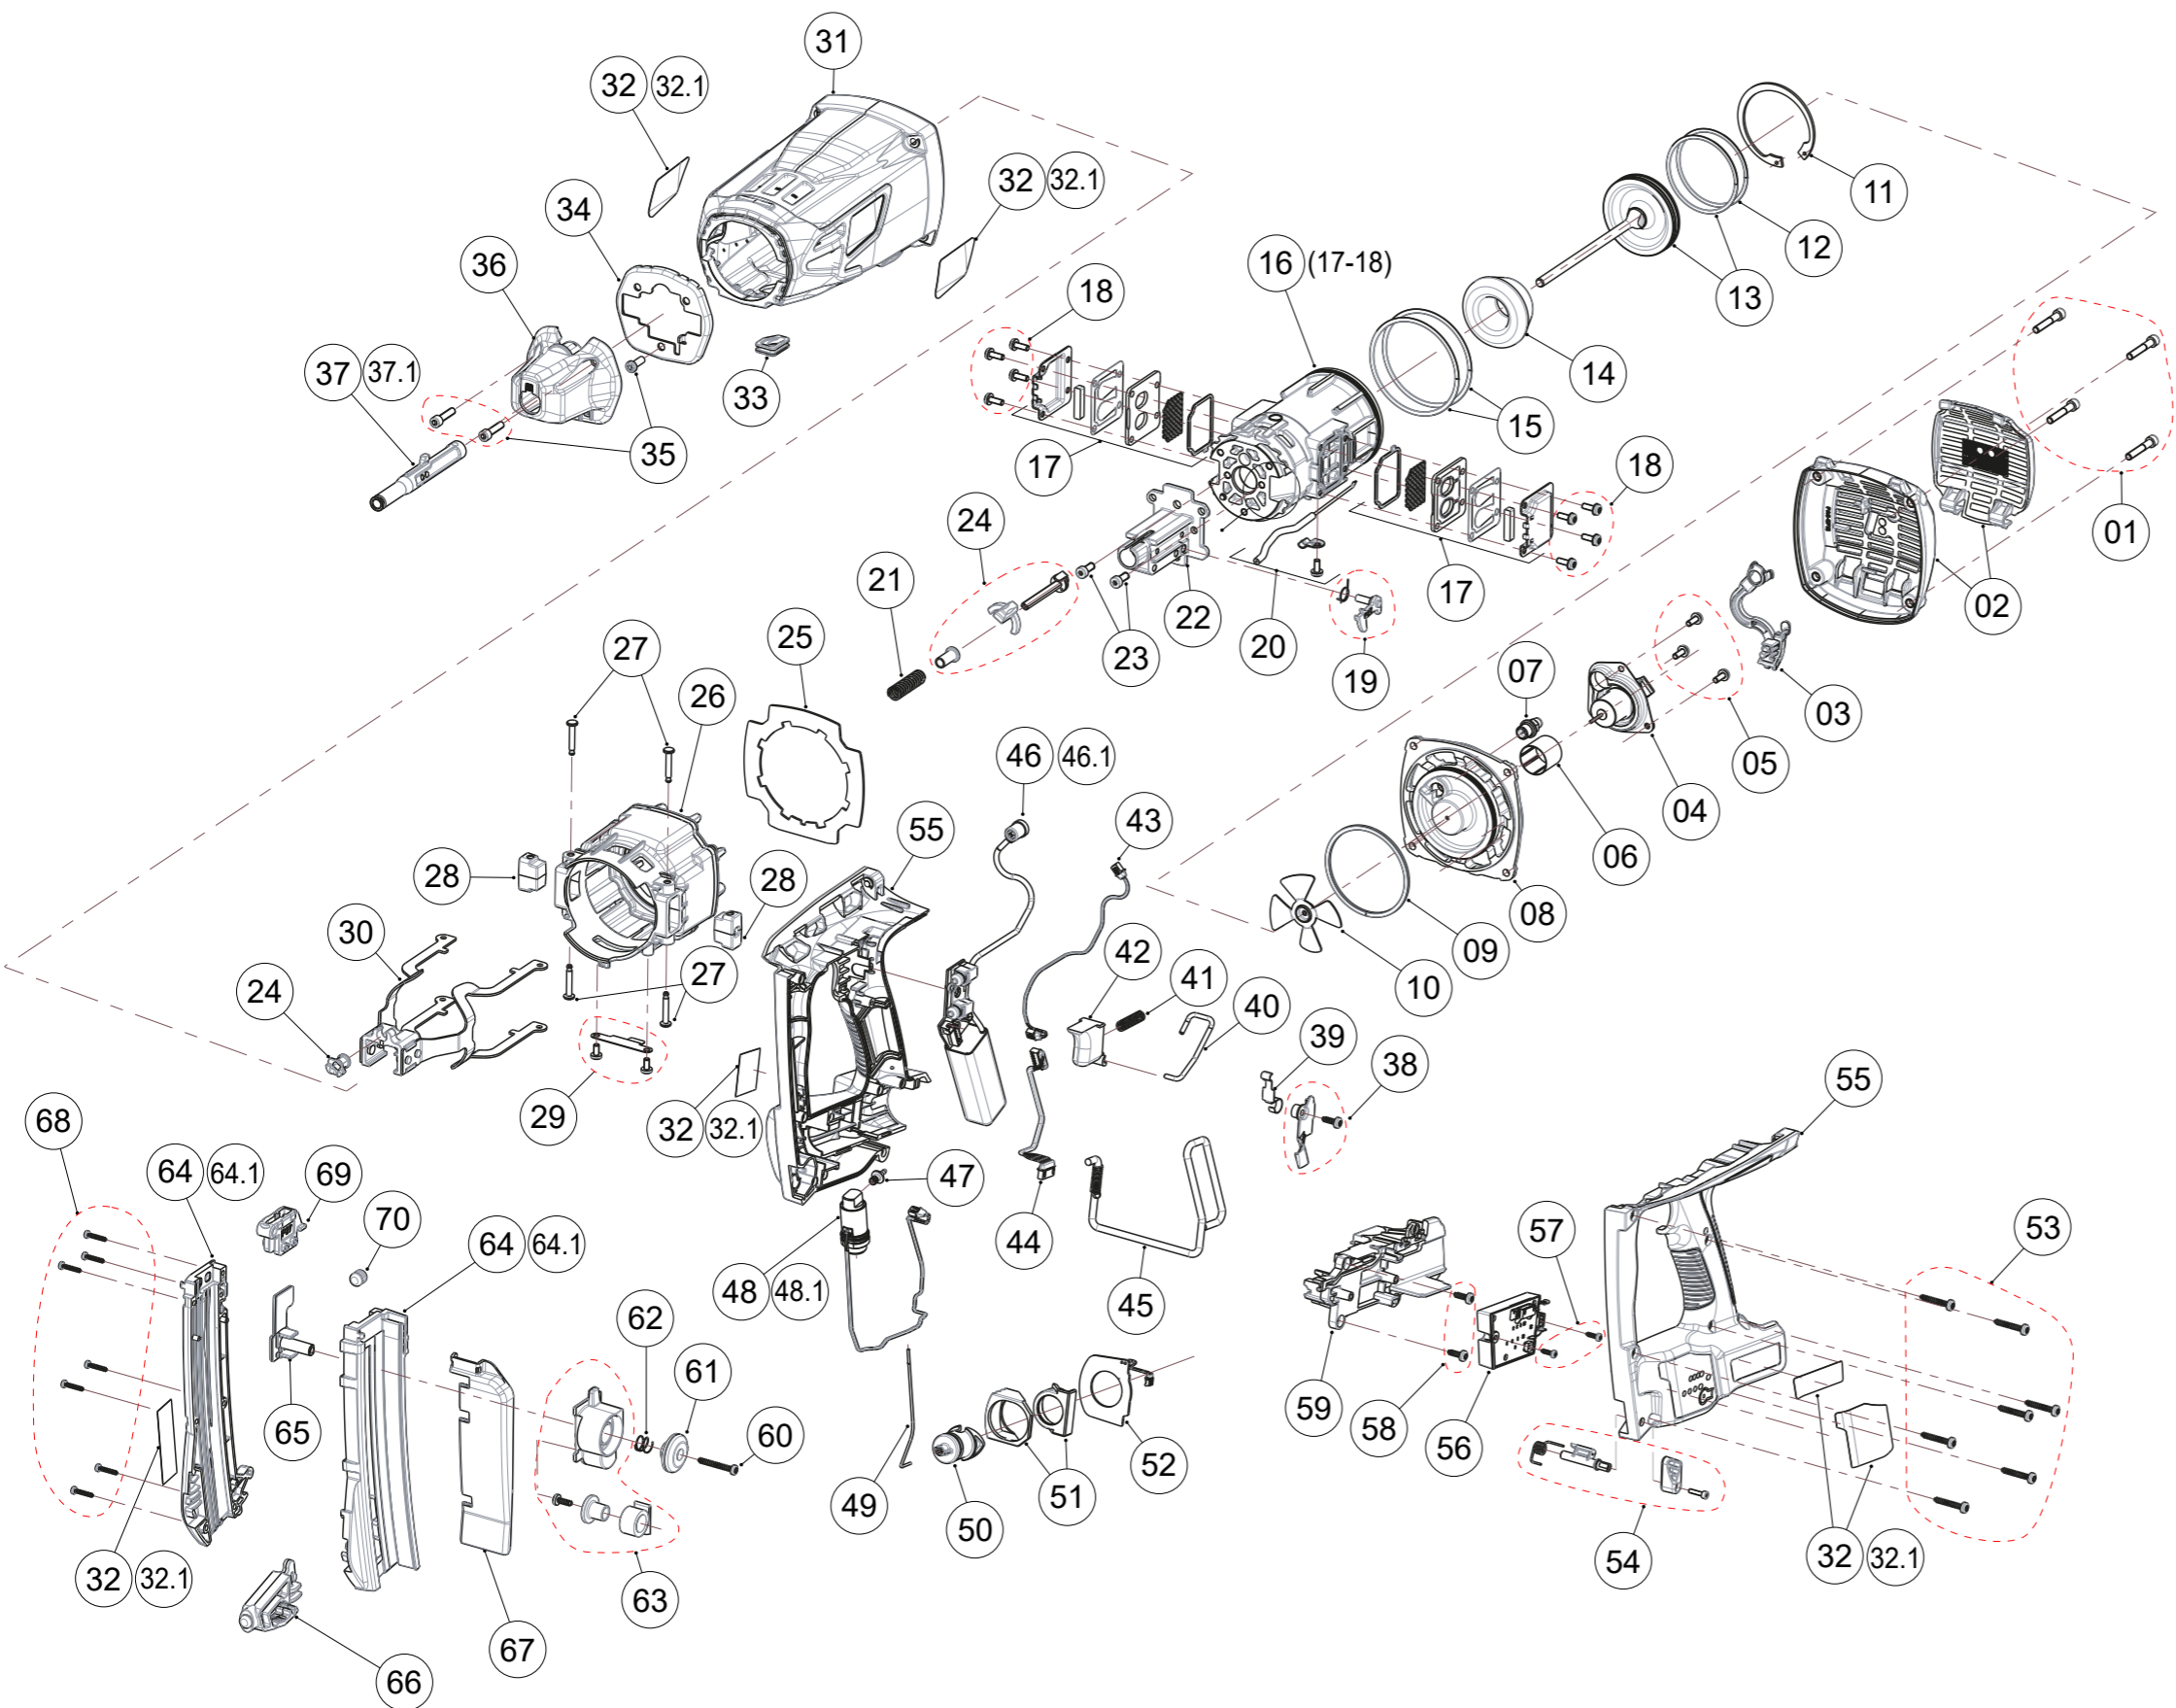

Tool cleaner 300ml

Code 115251

Lubricating oil

Code 401482

Cleaning Kit

Code 013690

PULSA

27E/27P

TOOL SCHEMATIC AND PARTS

IMPORTANT!
DO NOT DESTROY
 Always refer to operating and safety instructions (#019344 & #014749) for detailed information on this tool. It is the customer's responsibility to have all operators and service personnel read and understand this information.