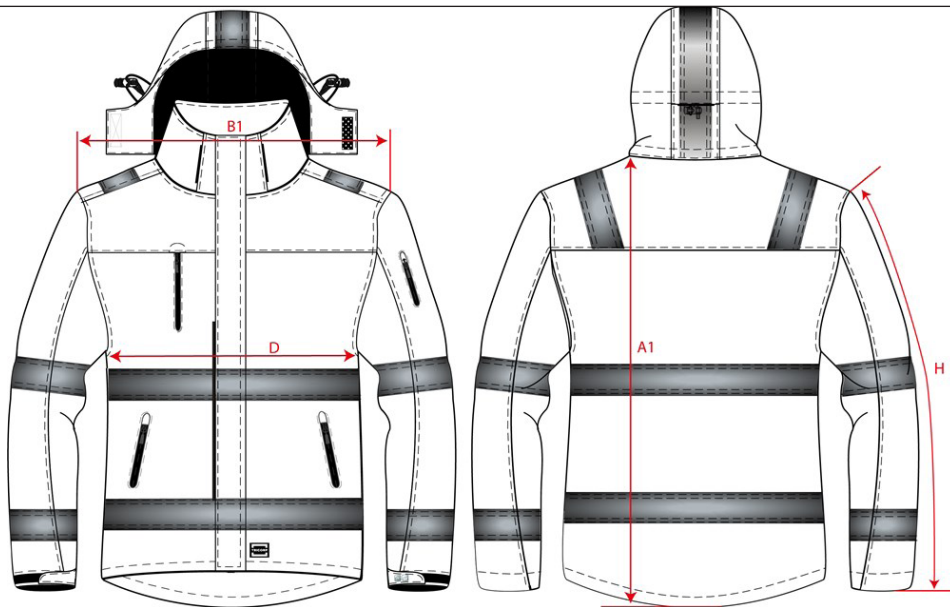

PRODUCTSPECIFICATIE

Parka ISO20471 Bicolor / 403004

Artikelnummer: 403004 / TPE3001
Maten: XS | S | M | L | XL | XXL | 3XL | 4XL | 5XL | 7XL
Sexe: Unisex
Kwaliteit: Fluorodoek 100% Polyester + PU coating, Contrastdoek 100% Nylon
Gewicht: 200 g/m²
CBS Nummer: 6201131010
MVO: Circulair; Recyclebaar
Constructie: Oxford

Kleuren:

Wasvoorschriften:

Kenmerken:

	Tol	XS	S	M	L	XL	XXL	3XL	4XL	5XL	7XL	
A1	Total backl meas from hsp	1,0	83,0	84,0	85,0	86,0	87,0	88,0	89,0	90,0	91,0	93,0
B1	Shoulder to shoulder	1,0	49,0	51,0	53,0	55,0	57,0	59,0	61,0	63,0	65,0	69,0
D1	1/2 Chest width	1,0	57,0	59,0	61,0	63,0	65,0	67,0	69,0	71,0	73,0	77,0
H	Upperarm sleeve	1,0	64,0	65,0	66,0	67,0	68,0	69,0	70,0	71,0	72,0	73,0