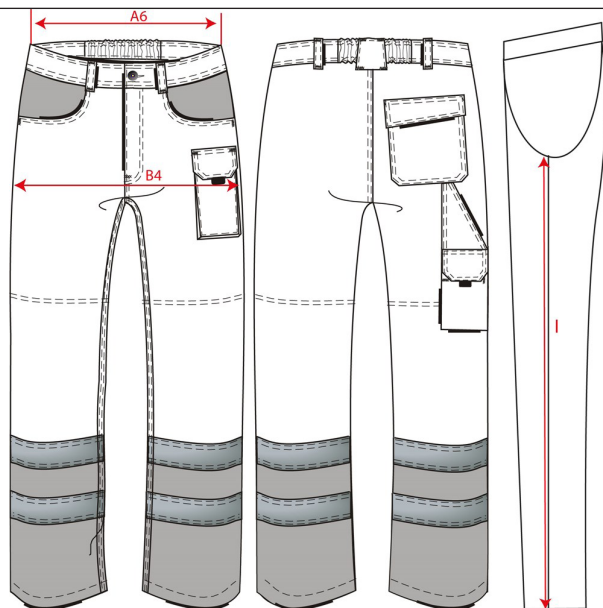

PRODUCTSPECIFICATIE

Werkbroek RWS / 503003

Artikelnummer: 503003 / TWR3001
Maten: 42 | 44 | 46 | 48 | 50 | 52 | 54 | 56 | 58 | 60 | 62 | 64
Sexe: Unisex
Kwaliteit: 80% Polyester / 20% Katoen
Gewicht: 280 g/m²
CBS Nummer: 6203431100
Constructie: Twill

Kleuren:

Wasvoorschriften:

Kenmerken:

	Tol	42	44	46	48	50	52	54	56	58	60	62	64
A6 1/2 waist (relaxed)	1,0	34,0	36,0	38,0	40,0	42,0	44,0	46,0	48,0	50,0	52,0	54,0	56,0
B4 1/2 Hip	1,0	47,0	49,0	51,0	53,0	55,0	57,0	59,0	61,0	63,0	65,0	67,0	69,0
I Inseam	1,0	76,0	77,0	78,0	79,0	80,0	81,0	82,0	83,0	84,0	85,0	86,0	87,0