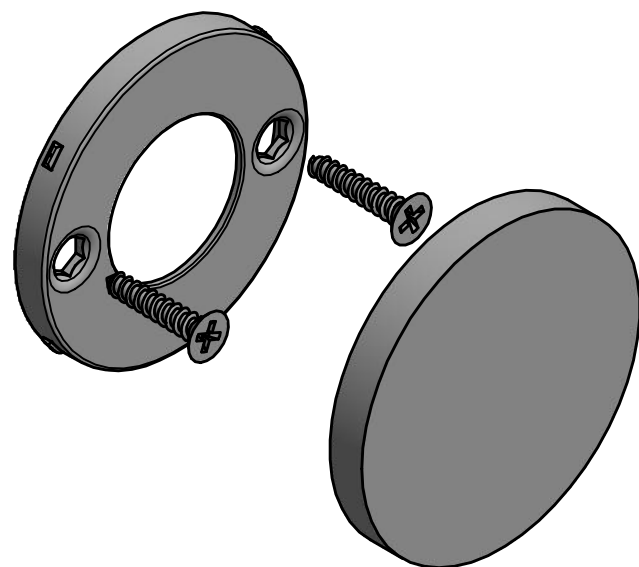

PBI-B53

lever handle accessory
blank escutcheon
stainless steel

53

38

6,5

FORMANI®		Part number:	
		Description:	
Doc no.: 3601R001 PBIB53 V01.dwg	Creation date: 11-10-2018	PBI-B53	Format:
Drawn by: Christian Brimbois			A3
FORMANI HOLLAND B.V. EUROPALAAN 12 6199 AB MAASTRICHT-AIRPORT NL T +31 (0)43 308 90 00 INFO@FORMANI.COM FORMANI.COM			