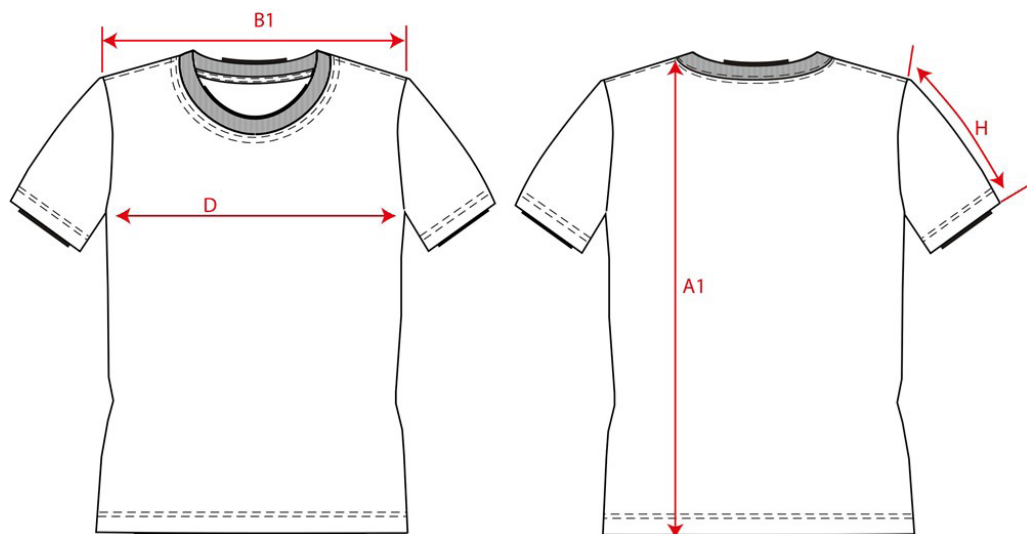

## T-Shirt V Hals Slim Fit / 101005

Artikelnummer: 101005 / TFV160  
Maten: XS | S | M | L | XL | XXL | 3XL | 5XL  
Sexe: Unisex  
Kwaliteit: 100% gekamd katoen, Single jersey  
Gewicht: 160 g/m<sup>2</sup>  
CBS Nummer: 6109100010  
Constructie: Single Jersey

Kleuren:

Wasvoorschriften:

Kenmerken:

|    | Tol                          | XS  | S    | M    | L    | XL   | XXL  | 3XL  | 5XL  |      |
|----|------------------------------|-----|------|------|------|------|------|------|------|------|
| A1 | Total backl from hsp         | 1,0 | 72,0 | 74,0 | 76,0 | 78,0 | 80,0 | 82,0 | 84,0 | 86,0 |
| B1 | Shoulder to shoulder         | 1,0 | 38,0 | 39,5 | 41,0 | 42,5 | 44,0 | 45,5 | 47,0 | 48,5 |
| D  | 1/2 Chest width (at armhole) | 1,0 | 46,0 | 48,0 | 50,0 | 52,0 | 54,0 | 56,0 | 58,0 | 60,0 |
| H  | Upperarm sleeve              | 0,5 | 22,0 | 22,5 | 23,0 | 23,5 | 24,0 | 24,5 | 25,0 | 25,5 |