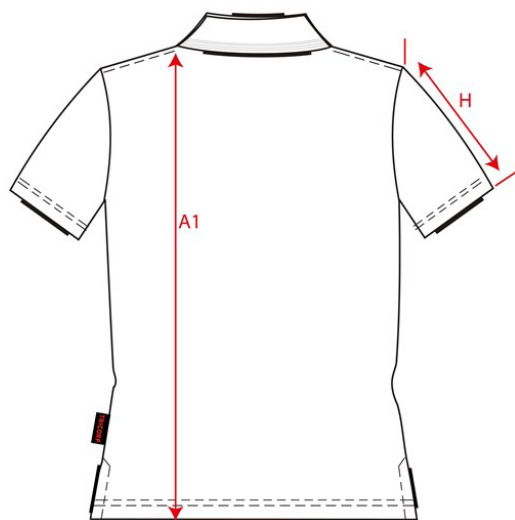

PRODUCTSPECIFICATIE

Poloshirt Contrast / 201004

Artikelnummer: 201004 / PPC180
Maten: XS | S | M | L | XL | XXL | 3XL | 5XL | 7XL
Sexe: Unisex
Kwaliteit: 50% Gekamd katoen / 50% Polyester
Gewicht: 180 g/m²
CBS Nummer: 6109902000
Constructie: Piqué

Kleuren:

Wasvoorschriften:

Kenmerken:

	Tol	XS	S	M	L	XL	XXL	3XL	5XL	7XL	
A1	Total backl meas. from hsp	1,0	71,0	73,0	75,0	77,0	79,0	81,0	83,0	87,0	89,0
B1	Shoulder to shoulder	1,0	44,0	46,0	48,0	50,0	52,0	54,0	56,0	60,0	64,0
D	1/2 chest width (at armhole)	1,0	49,0	52,0	55,0	58,0	61,0	64,0	67,0	73,0	79,0
H	Upperarm sleeve	0,5	19,0	21,0	23,0	25,0	27,0	29,0	31,0	33,0	33,0