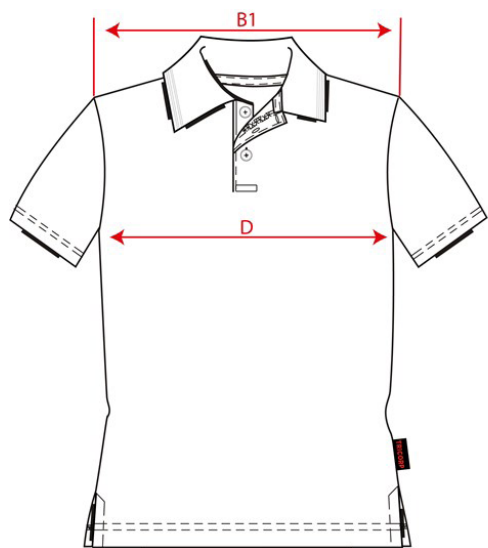

PRODUCTSPECIFICATIE

Poloshirt Contrast / 201004

Artikelnummer: 201004 / PPC180
Maten: XS | S | M | L | XL | XXL | 3XL | 5XL | 7XL
Sexe: Unisex
Kwaliteit: 50% Gekamd katoen / 50% Polyester
Gewicht: 180 g/m²
CBS Nummer: 6109902000
Constructie: Piqué

Kleuren:

Wasvoorschriften:

Kenmerken:

	Tol	XS	S	M	L	XL	XXL	3XL	5XL	7XL	
A1	Total backl meas. from hsp	1,0	71,0	73,0	75,0	77,0	79,0	81,0	83,0	87,0	89,0
B1	Shoulder to shoulder	1,0	44,0	46,0	48,0	50,0	52,0	54,0	56,0	60,0	64,0
D	1/2 chest width (at armhole)	1,0	49,0	52,0	55,0	58,0	61,0	64,0	67,0	73,0	79,0
H	Upperarm sleeve	0,5	19,0	21,0	23,0	25,0	27,0	29,0	31,0	33,0	33,0