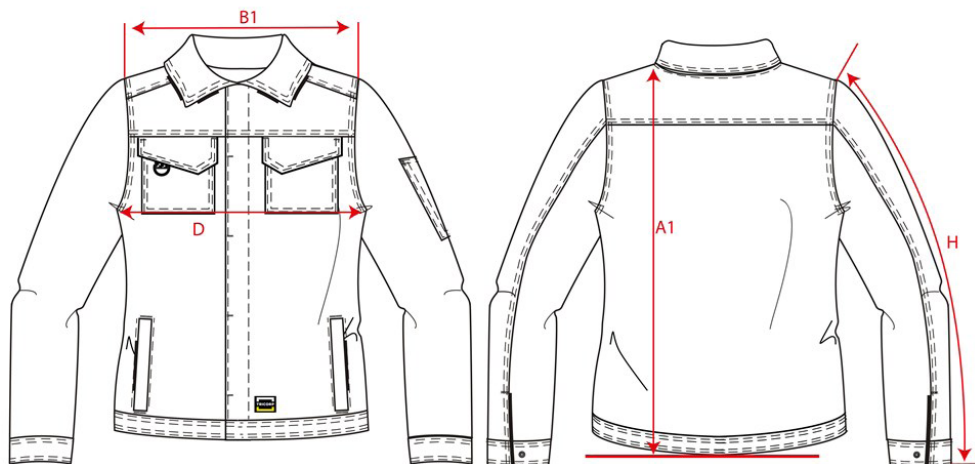

PRODUCTSPECIFICATIE

Werkjas Industrie / 402017

Artikelnummer: 402017
Maten: XS | S | M | L | XL | XXL | 3XL | 4XL | 5XL | 7XL
Sexe: Unisex
Kwaliteit: 65% Polyester / 35% Katoen
Gewicht: 245 g/m²
CBS Nummer: 6201131090
Constructie: Twill

Kleuren:

Wasvoorschriften:

Kenmerken:

	Tol	XS	S	M	L	XL	XXL	3XL	5XL	7XL
A1 Total backl meas from hsp	1,0	69,0	71,0	73,0	75,0	77,0	79,0	81,0	85,0	89,0
B1 Shoulder to shoulder	1,0	44,5	46,0	47,5	49,0	50,5	52,0	53,5	56,5	59,5
D 1/2 Chest width (at armhole)	1,0	52,0	54,0	56,0	58,0	60,0	62,0	64,0	68,0	72,0
H Upperarm sleeve	1,0	66,0	67,0	68,0	69,0	70,0	71,0	72,0	74,0	75,0