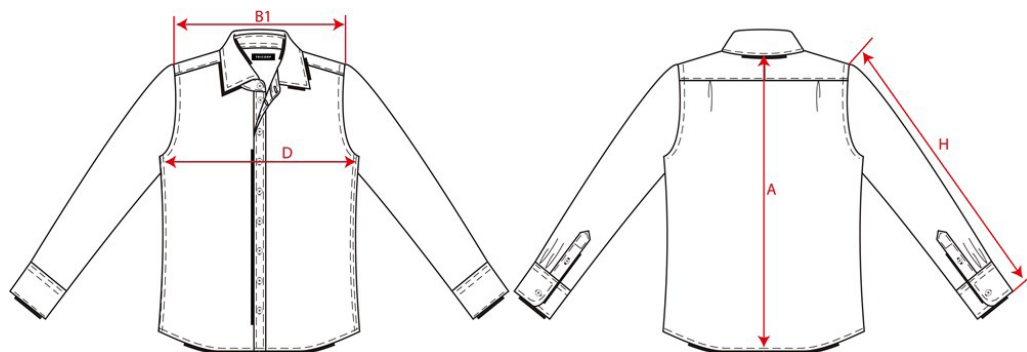

PRODUCTSPECIFICATIE

Overhemd Basis / 705005

Artikelnummer: 705005 / CMB6001
Maten: 37/5 | 37/7 | 38/5 | 38/7 | 39/5 | 39/7 | 40/5 | 40/7 | 41/5 | 41/7 | 42/5 | 42/7 | 43/5 | 43/7 | 44/5 | 44/7 | 45/5 | 45/7 | 46/5 | 46/7 | 47/5 | 47/7 | 48/5 | 49/5 | 50/5
Sexe: Heren
Kwaliteit: 60% Katoen / 40% Polyester, Pinpoint Oxford
Gewicht: 110 g/m²
CBS Nummer: 6205200090
Constructie: Pinpoint Oxford

Kleuren:

Wasvoorschriften:

Kenmerken:

	Tol	37	38	39	40	41	42	43	44	45	46	47	48	49	50	
A	Total backl meas from CBN	1,0	82,0	82,0	83,0	83,0	83,0	83,0	83,0	84,0	84,0	84,0	84,0	85,0	85,0	
B1	Shoulder to shoulder	1,0	45,5	45,5	47,0	47,0	48,5	48,5	50,0	50,0	51,5	51,5	53,0	53,0	54,5	54,5
D	1/2 Chest width (at armhole)	1,0	56,0	56,0	58,0	58,0	61,0	61,0	64,0	64,0	67,0	67,0	70,0	70,0	73,0	73,0
H	Upperarm sleeve (size 5)	1,0	66,0	66,0	66,5	66,5	67,0	67,0	67,5	67,5	68,0	68,0	68,5	68,5	69,0	69,0