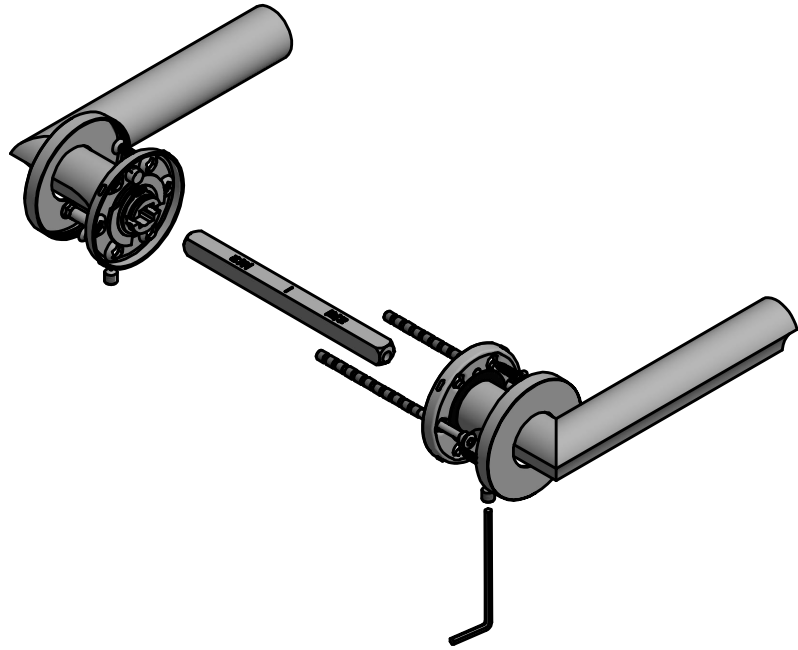

ECLIPSE DR102-G

lever handle
stainless steel

<p>FORMANI®</p> <p>FORMANI HOLLAND B.V. EUROPALAAN 12 6199 AB MAASTRICHT-AIRPORT NL T +31 (0)43 308 90 00 INFO@FORMANI.COM WWW.FORMANI.COM</p>	Type :	ECLIPSE DR102-G	Version:	V01
	Formani filename: 3901D003_DR102G_V01.dwg	Description:	lever handle stainless steel	Format
	Drawn by: Semih Aslan			
Creation date: 26-11-2020				