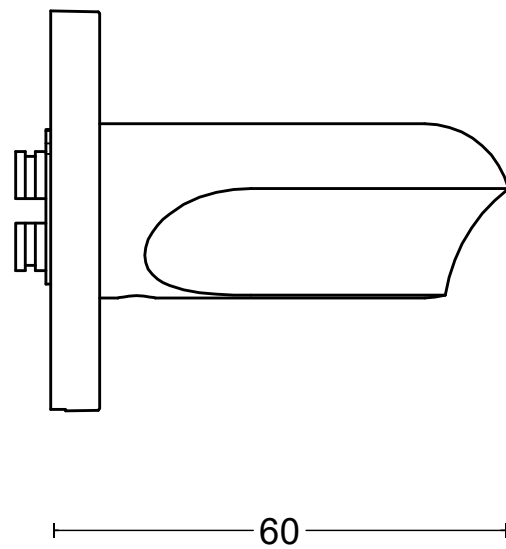

ECLIPSE DR102-G

lever handle
stainless steel

<p>FORMANI®</p> <p>FORMANI HOLLAND B.V. EUROPALAAN 12 6199 AB MAASTRICHT-AIRPORT NL T +31 (0)43 308 90 00 INFO@FORMANI.COM WWW.FORMANI.COM</p>	Type :	ECLIPSE DR102-G	Version:	V01
	Formani filename: 3901D003_DR102G_V01.dwg	Description:	lever handle stainless steel	Format
	Drawn by: Semih Aslan			
Creation date: 26-11-2020				