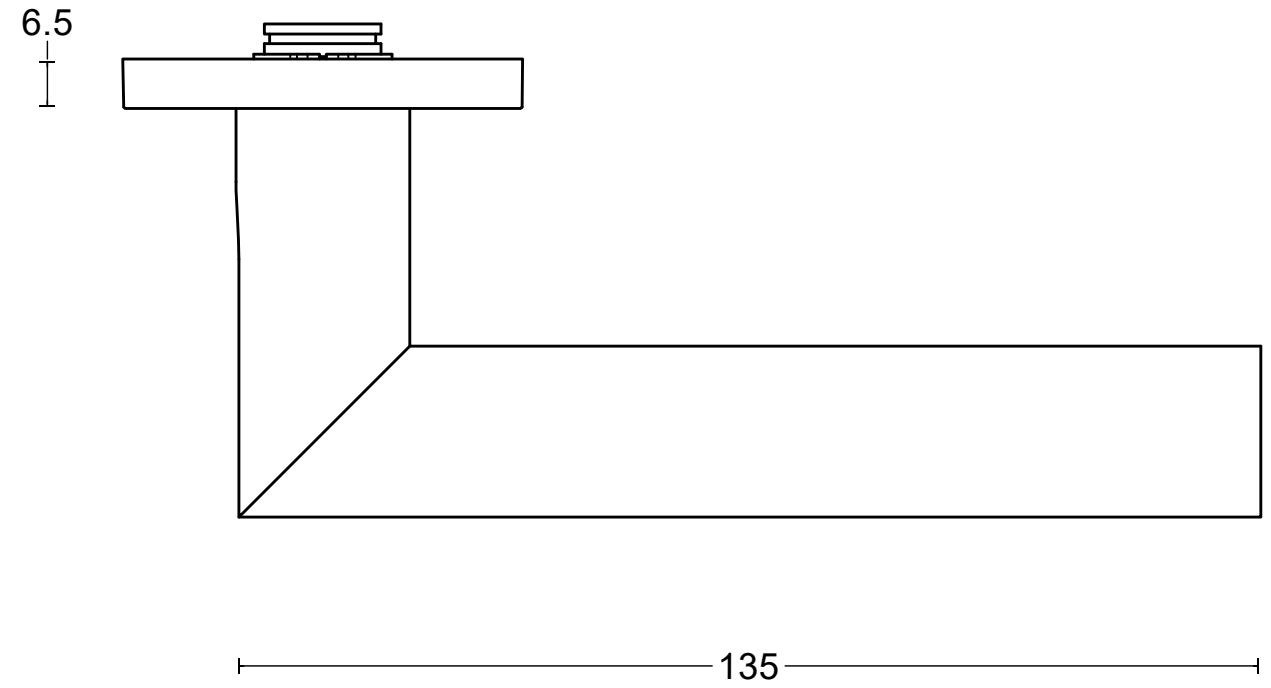

ECLIPSE DR102-G

lever handle
stainless steel

<p>FORMANI®</p> <p>FORMANI HOLLAND B.V. EUROPALAAN 12 6199 AB MAASTRICHT-AIRPORT NL T +31 (0)43 308 90 00 INFO@FORMANI.COM WWW.FORMANI.COM</p>	Type :	ECLIPSE DR102-G	Version:	V01
	Formani filename: 3901D003_DR102G_V01.dwg	Description:	lever handle stainless steel	Format
	Drawn by: Semih Aslan			
Creation date: 26-11-2020				