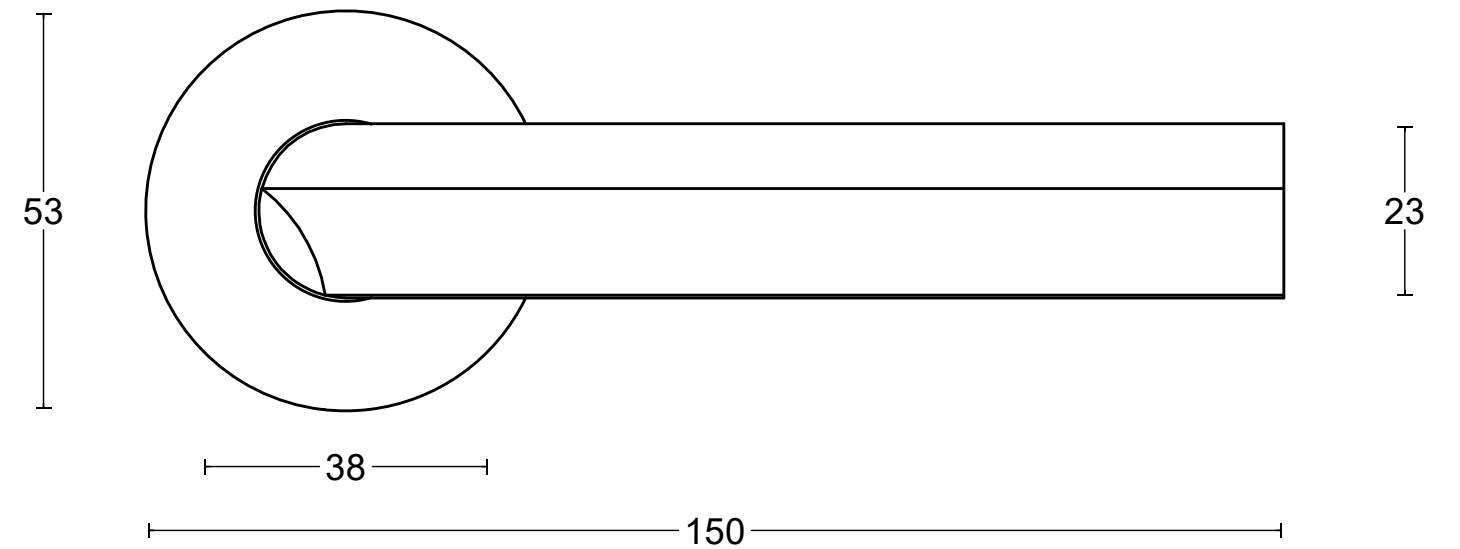

ECLIPSE DR102-G

lever handle
stainless steel

<p>FORMANI®</p> <p>FORMANI HOLLAND B.V. EUROPALAAN 12 6199 AB MAASTRICHT-AIRPORT NL T +31 (0)43 308 90 00 INFO@FORMANI.COM WWW.FORMANI.COM</p>	Type :	ECLIPSE DR102-G	Version:	V01
	Formani filename: 3901D003_DR102G_V01.dwg	Description:	lever handle stainless steel	Format
	Drawn by: Semih Aslan			
Creation date: 26-11-2020				