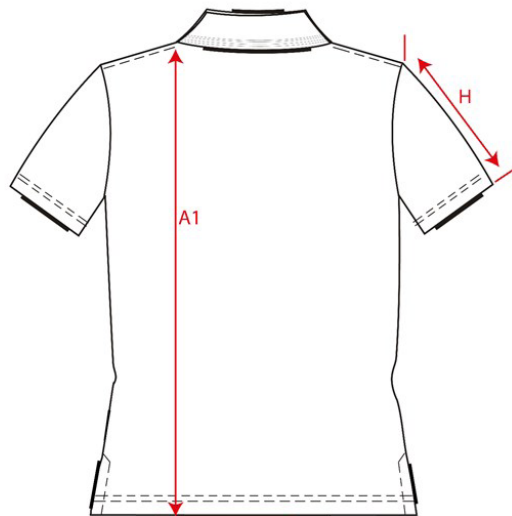

PRODUCTSPECIFICATIE

Poloshirt RWS / 203001

Artikelnummer: 203001 / TP-RWS
Maten: XS | S | M | L | XL | XXL | 3XL | 4XL | 5XL | 7XL
Sexe: Unisex
Kwaliteit: 50% Polyester / 50% Polyester, Cooldry
Gewicht: 180 g/m²
CBS Nummer: 6109902000
MVO: Circulair; Recyclebaar
Constructie: Piqué

Kleuren:

Wasvoorschriften:

Kenmerken:

	Tol	XS	S	M	L	XL	XXL	3XL	4XL	5XL	7XL	
A1	Total backl meas from hsp	1,0	71,5	73,5	75,5	77,5	79,5	81,5	83,5	85,5	87,5	91,5
B1	Shoulder to shoulder	1,0	50,0	52,0	54,0	56,0	58,0	60,0	62,0	64,0	66,0	70,0
D	1/2 Chest Width (at armhole)	1,0	54,0	56,0	58,0	60,0	62,0	64,0	66,0	68,0	70,0	74,0
H	Upperarm sleeve	0,5	18,0	20,0	22,0	24,0	25,0	26,0	27,0	28,0	29,0	31,0