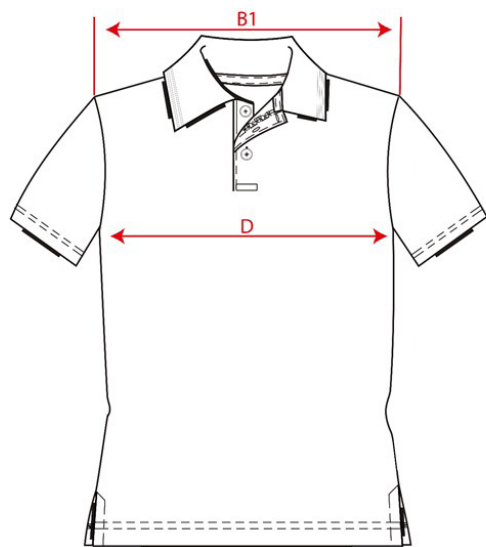

PRODUCTSPECIFICATIE

Poloshirt RWS / 203001

Artikelnummer: 203001 / TP-RWS
Maten: XS | S | M | L | XL | XXL | 3XL | 4XL | 5XL | 7XL
Sexe: Unisex
Kwaliteit: 50% Polyester / 50% Polyester, Cooldry
Gewicht: 180 g/m²
CBS Nummer: 6109902000
MVO: Circulair; Recyclebaar
Constructie: Piqué

Kleuren:

Wasvoorschriften:

Kenmerken:

	Tol	XS	S	M	L	XL	XXL	3XL	4XL	5XL	7XL	
A1	Total backl meas from hsp	1,0	71,5	73,5	75,5	77,5	79,5	81,5	83,5	85,5	87,5	91,5
B1	Shoulder to shoulder	1,0	50,0	52,0	54,0	56,0	58,0	60,0	62,0	64,0	66,0	70,0
D	1/2 Chest Width (at armhole)	1,0	54,0	56,0	58,0	60,0	62,0	64,0	66,0	68,0	70,0	74,0
H	Upperarm sleeve	0,5	18,0	20,0	22,0	24,0	25,0	26,0	27,0	28,0	29,0	31,0