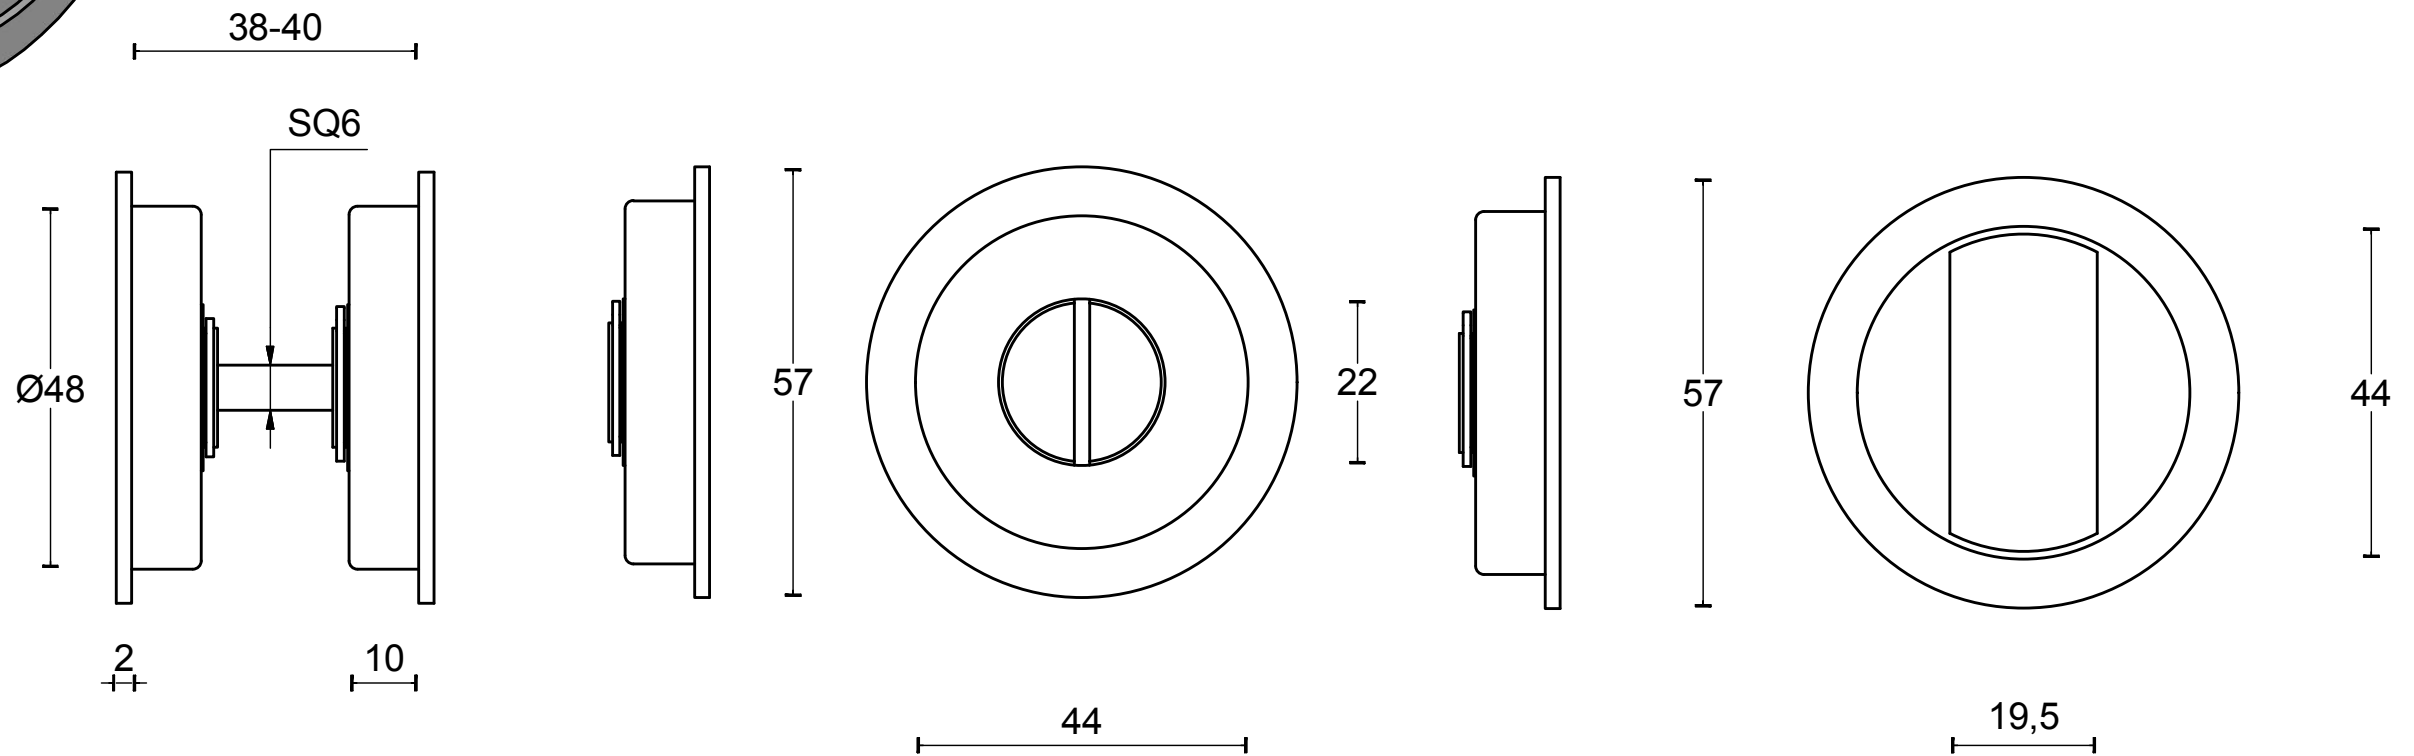

LB57S

set of flush pulls for glue fitting
 including 6mm spindle
 (lock not included)
 stainless steel

FORMANI®		Part number:	
		Description:	
Doc no.:	2501Z071 LB57S V04.dwg	LB57S	Format:
Drawn by:	Christian Brimbois		Creation date:
FORMANI HOLLAND B.V. EUROPALAAN 12 6199 AB MAASTRICHT-AIRPORT NL T +31 (0)43 308 90 00 INFO@FORMANI.COM FORMANI.COM			