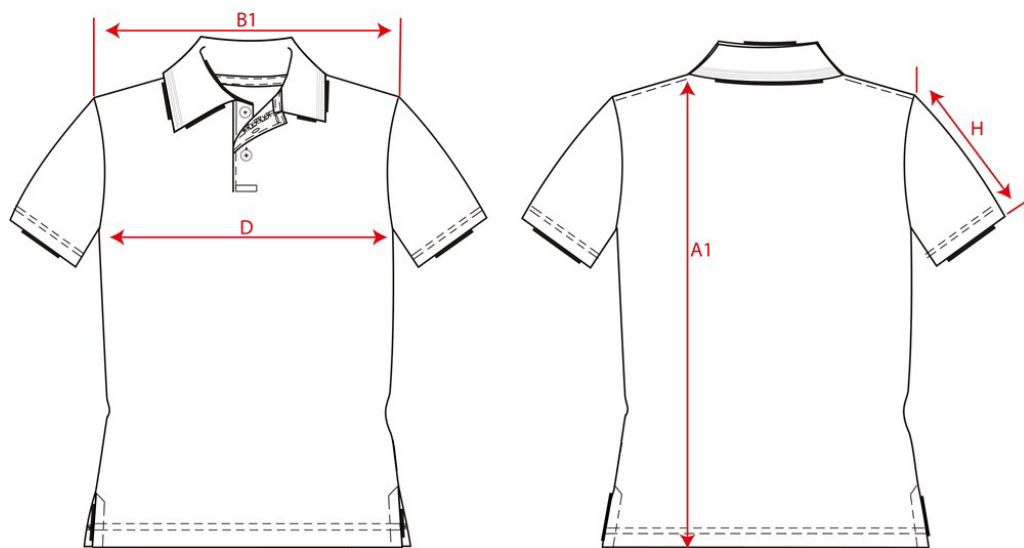

## Poloshirt Premium Button Down / 204001

Artikelnummer: 204001 / 204001  
Maten: XS | S | M | L | XL | XXL | 3XL  
Sexe: Unisex  
Kwaliteit: 50% Polyester / 50% Polyester, Cooldry  
Gewicht: 180 g/m<sup>2</sup>  
CBS Nummer: 6109902000  
Constructie: Piqué

Kleuren:

Wasvoorschriften:

Kenmerken:

	Tol	XS	S	M	L	XL	XXL	3XL	
A1	Total backl meas from hsp	1,0	74,0	76,0	78,0	80,0	82,0	84,0	86,0
B1	Shoulder to shoulder	1,0	39,0	40,5	42,0	43,5	45,0	46,5	48,0
D	1/2 Chest width (2,5cm inder armpit)	1,0	48,0	50,0	52,0	54,0	56,0	58,0	60,0
H	Upperarm sleeve	0,5	22,0	22,5	23,0	23,5	24,0	24,5	25,0