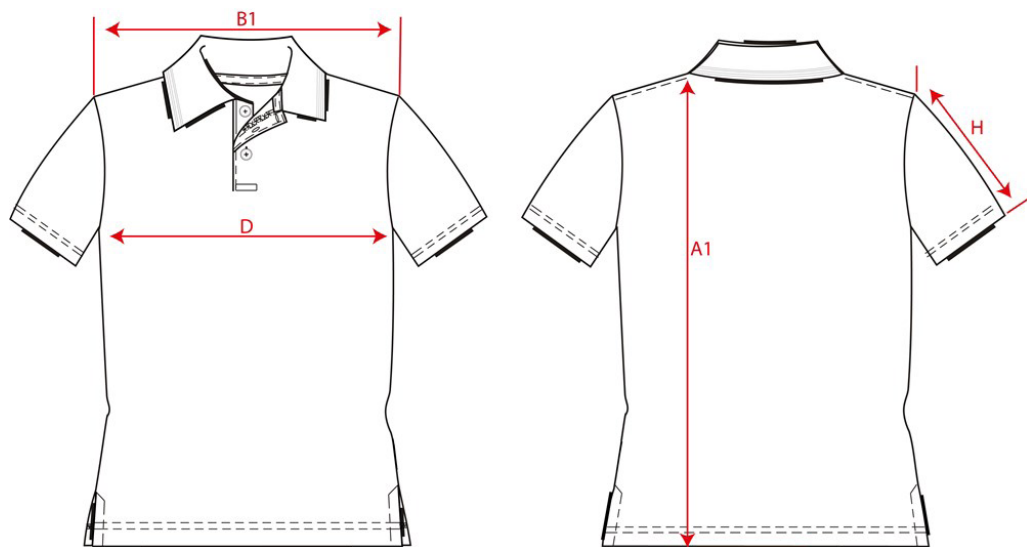

# PRODUCTSPECIFICATIE

Poloshirt Premium Naden / 204002

Artikelnummer: 204002  
Maten: XS | S | M | L | XL | XXL | 3XL  
Sexe: Unisex  
Kwaliteit: 95% Katoen / 5% Elastaan  
Pasvorm: Slim Fit  
Gewicht: 210 g/m<sup>2</sup>  
CBS Nummer: 6109100010  
Constructie: Single Jersey

Wasvoorschriften:

Kenmerken:

	Tol	XS	S	M	L	XL	XXL	3XL	
A1	Total backl meas from hsp	1,0	70,0	72,0	74,0	76,0	78,0	80,0	82,0
B1	Shoulder to shoulder	1,0	39,0	40,5	42,0	43,5	45,0	46,5	48,0
D	1/2 Chest width (2,5cm inder armpit)	1,0	48,0	50,0	52,0	54,0	56,0	58,0	60,0
H	Upperarm sleeve	0,5	22,25	22,75	23,25	23,75	24,25	24,75	25,25