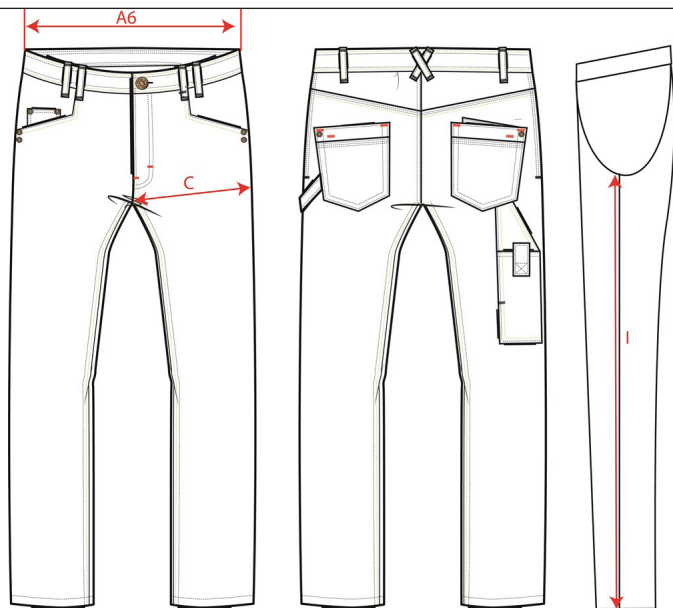

PRODUCTSPECIFICATIE

Jeans Werkbroek / 502005

Artikelnummer: 502005 / TJW2000
Maten: 29-30 | 29-32 | 29-34 | 30-30 | 30-32 | 30-34 | 31-30 | 31-32 | 31-34 | 32-30 | 32-32 | 32-34 | 32-36 | 33-30 | 33-32 | 33-34 | 33-36 | 34-30 | 34-32 | 34-34 | 34-36 | 36-30 | 36-32 | 36-34 | 36-36 | 38-30 | 38-32 | 38-34 | 38-36 | 40-30 | 40-32 | 40-34 | 40-36 | 42-30 | 42-32 | 42-34 | 44-30 | 44-32 | 44-34
Sexe: Unisex
Kwaliteit: 100% katoen, Cordura: 100% nylon (500 D), Denim
Pasvorm: Basic Fit
Gewicht: 14 OZ
CBS Nummer: 6203423100

Kleuren:

Wasvoorschriften:

	Tol	29	30	31	32	33	34	36	38	40	42	44
A6 1/2 waist	1,0	36,8	38,0	39,3	40,5	41,8	43,0	45,5	48,0	50,5	53,0	55,5
C 1/2 Thigh	1,0	29,6	30,3	30,9	31,5	32,1	32,8	34,0	35,3	36,5	37,8	39,0
I1 Inseam 30"	1,0	78,0	78,0	78,0	78,0	78,0	78,0	78,0	78,0	78,0	78,0	78,0
I2 Inseam 32"	1,0	83,0	83,0	83,0	83,0	83,0	83,0	83,0	83,0	83,0	83,0	83,0
I3 Inseam 34"	1,0	88,0	88,0	88,0	88,0	88,0	88,0	88,0	88,0	88,0	88,0	88,0
I4 Inseam 36"	1,0	93,0	93,0	93,0	93,0	93,0	93,0	93,0	93,0	93,0	93,0	93,0