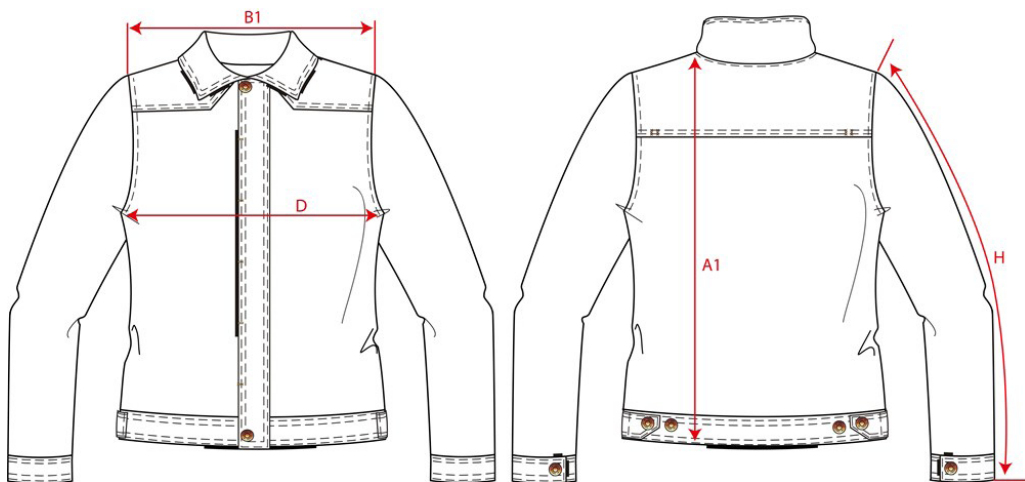

PRODUCTSPECIFICATIE

Jack Premium Canvas / 404003

Artikelnummer: 404003 / 404003
Maten: XS | S | M | L | XL | XXL | 3XL
Sexe: Unisex
Kwaliteit: 100% Gekamd katoen
Gewicht: 305 g/m²
CBS Nummer: 6201121090

Kleuren:

Wasvoorschriften:

	Tol	XS	S	M	L	XL	XXL	3XL
A1 Total backl meas from hsp	1,0	66	68	70	72	74,0	76,0	79,0
B1 Shoulder to shoulder	1,0	44,5	46,0	47,5	49	50,5	52,0	54,0
D 1/2 chest width (2,5cm under armpit)	1,0	52,0	54,0	56,0	58	60,0	62,0	65,0
H Upperarm sleeve	1,0	66,5	67,5	68,5	69,5	70,5	71,5	72,5