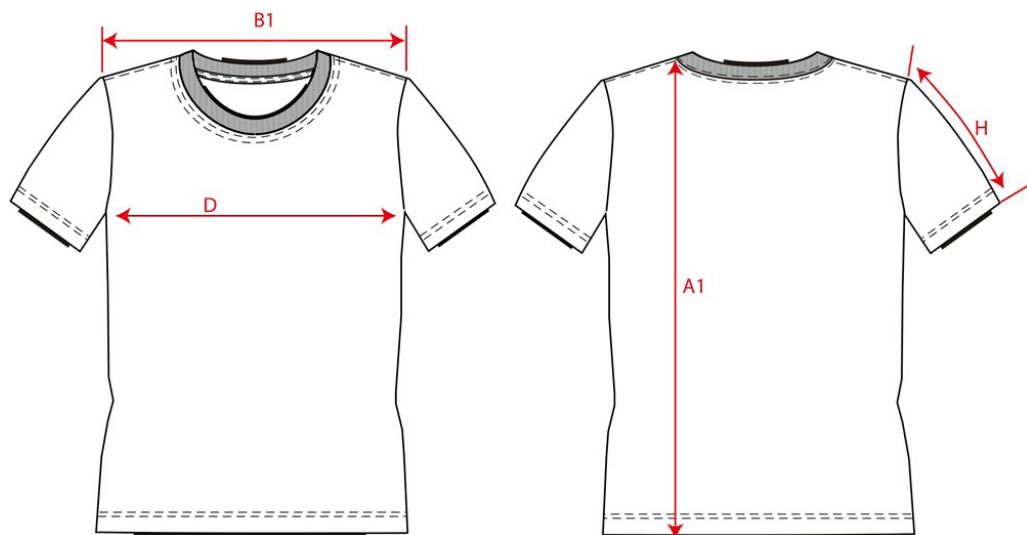

PRODUCTSPECIFICATIE

T-Shirt Cooldry Bamboe Slim Fit / 101003

Artikelnummer:	101003 / TBA180
Maten:	XXS XS S M L XL XXL 3XL 5XL
Sexe:	Unisex
Kwaliteit:	50% Viscose, Bamboe / 50% Polyester, Cooldry
Gewicht:	180 g/m ²
CBS Nummer:	6109902000
Constructie:	Piqué

	Tol	XXS	XS	S	M	L	XL	XXL	3XL	5XL	
A1	Total backl meas. from hsp	1,0	66,0	68,0	70,0	72,0	74,0	76,0	78,0	80,0	82,0
B1	Shoulder to shoulder	1,0	36,5	38,0	39,5	41,0	42,5	44,0	45,5	47,0	48,5
D	1/2 Chest width (at armhole)	1,0	44,0	46,0	48,0	50,0	52,0	54,0	56,0	58,0	60,0
H	Upperarm sleeve	0,5	15,0	16,0	17,0	18,0	19,0	20,0	21,0	22,0	23,0