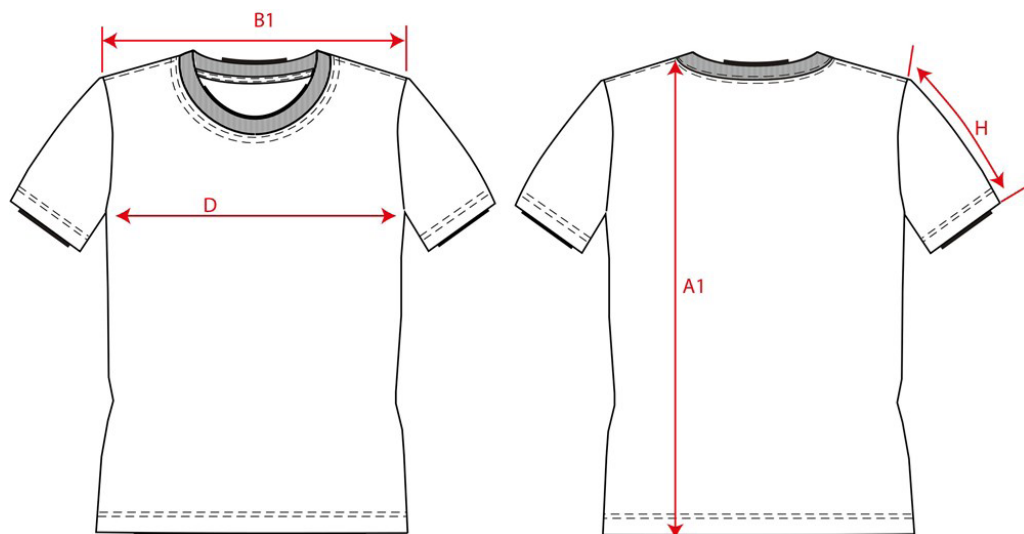

PRODUCTSPECIFICATIE

T-shirt Cooldry Slim Fit / 101009

Artikelnummer: 101009
Maten: XS | S | M | L | XL | XXL | 3XL | 5XL
Sexe: Unisex
Kwaliteit: 50% Polyester / 50% Polyester, Cooldry
Gewicht: 180 g/m²
CBS Nummer: 6109902000
MVO: Circulair; Recyclebaar
Constructie: Piqué

Kleuren:

Wasvoorschriften:

Kenmerken:

	Tol	XXS	XS	S	M	L	XL	XXL	3XL	5XL	
A1	Total backl meas. from hsp	1,0	66,0	68,0	70,0	72,0	74,0	76,0	78,0	80,0	82,0
B1	Shoulder to shoulder	1,0	36,5	38,0	39,5	41,0	42,5	44,0	45,5	47,0	48,5
D	1/2 Chest width (at armhole)	1,0	44,0	46,0	48,0	50,0	52,0	54,0	56,0	58,0	60,0
H	Upperarm sleeve	0,5	15,0	16,0	17,0	18,0	19,0	20,0	21,0	22,0	23,0