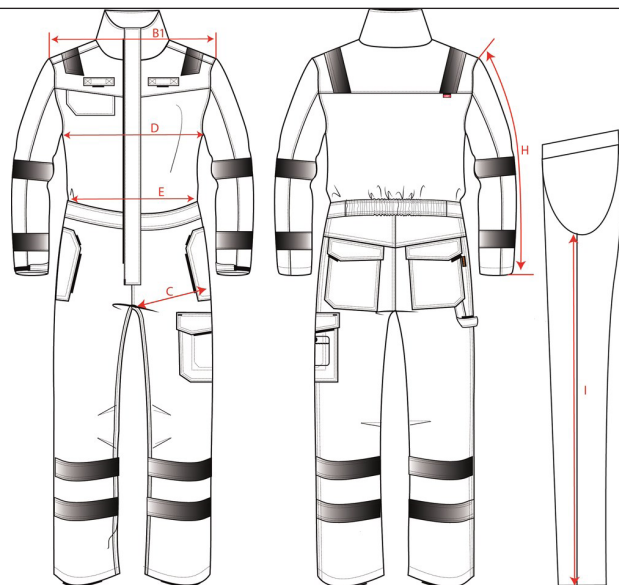

PRODUCTSPECIFICATIE

Overall Multinorm / 753003

Artikelnummer: 753003
Maten: 42 | 44 | 46 | 48 | 50 | 52 | 54 | 56 | 58 | 60 | 62 | 64
Sexe: Unisex
Kwaliteit: 79% Katoen / 20% Polyester / 1% Andere Vezels
Pasvorm: Basic Fit
Gewicht: 300 g/m²
CBS Nummer: 6203425100
Constructie: Twill

Kleuren: 

Wasvoorschriften:     

Kenmerken:     

	Tol	42	44	46	48	50	52	54	56	58	60	62	64	
B1	Shoulder to shoulder	1,0	44,0	46,0	48,0	50,0	52,0	54,0	56,0	58,0	60,0	62,0	64,0	66,0
D	1/2 Chest width (at armhole)	1,0	53,0	55,0	57,0	59,0	61,0	63,0	65,0	67,0	69,0	71,0	73,0	75,0
E	1/2 Waist width (42cm from HPS)	1,0	49,0	51,0	53,0	55,0	57,0	59,0	61,0	63,0	65,0	67,0	69,0	71,0
C	1/2 Tigh	0,5	31,0	32,0	33,0	34,0	35,0	36,0	37,0	38,0	39,0	40,0	41,0	42,0
H	Upperarm sleeve	1,0	64,0	64,5	65,0	65,5	66,0	66,5	67,0	67,5	68,0	68,5	69,0	69,5
I	Inseam	1,0	83,0	83,0	83,0	83,0	83,0	83,0	83,0	83,0	83,0	83,0	83,0	83,0