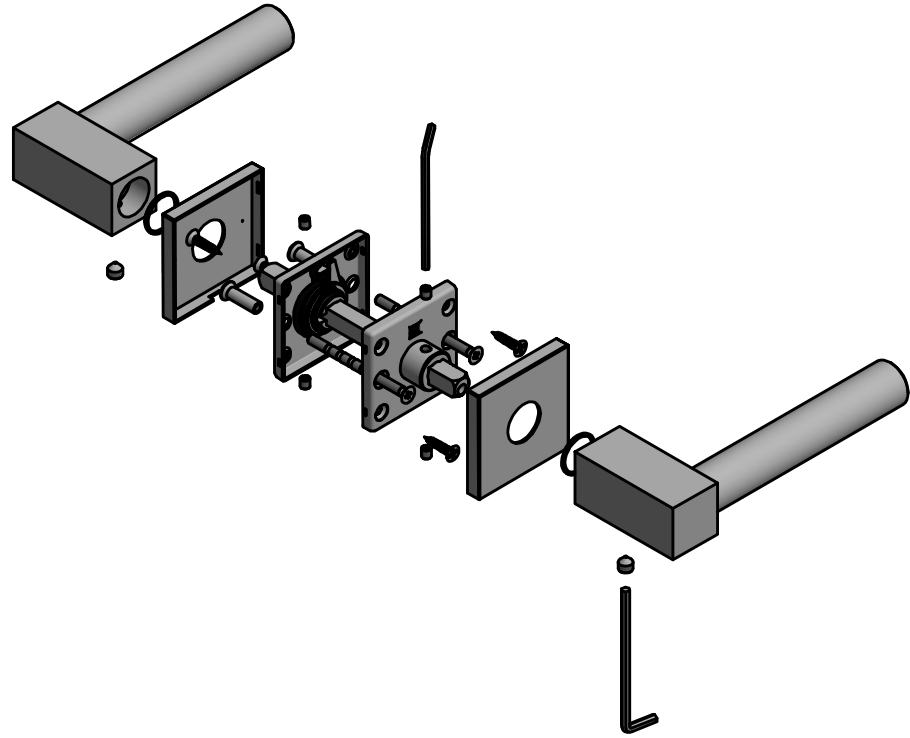

BOBBY EK101

lever handle
stainless steel

<p>FORMANI®</p> <p>FORMANI HOLLAND B.V. EUROPALAAN 12 6199 AB MAASTRICHT-AIRPORT NL T +31 (0)43 308 90 00 INFO@FORMANI.COM WWW.FORMANI.COM</p>	Type :	BOBBY EK101	Version:
	Formani filename: 4001D002_1_EK101-G_V01.dwg	Description: lever handle stainless steel	Format A3
	Drawn by: Christian Brimbois		
Creation date: 14-6-2021			