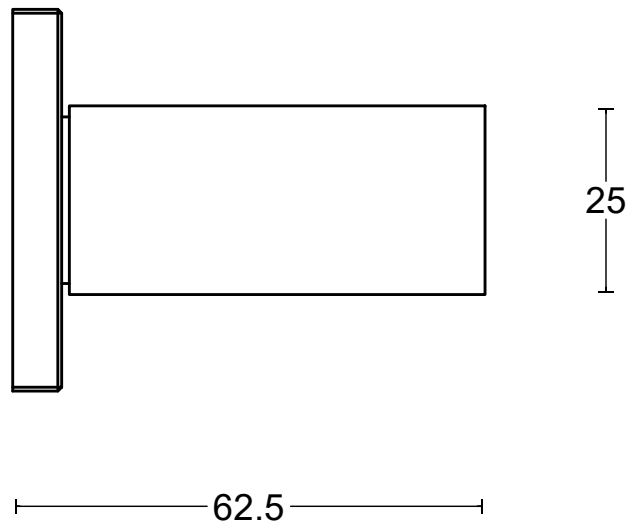

BOBBY EK101

lever handle
stainless steel

<p>FORMANI®</p> <p>FORMANI HOLLAND B.V. EUROPALAAN 12 6199 AB MAASTRICHT-AIRPORT NL T +31 (0)43 308 90 00 INFO@FORMANI.COM WWW.FORMANI.COM</p>	Type :	BOBBY EK101	Version:
	Formani filename: 4001D002_1_EK101-G_V01.dwg	Description: lever handle stainless steel	Format A3
	Drawn by: Christian Brimbois		
Creation date: 14-6-2021			