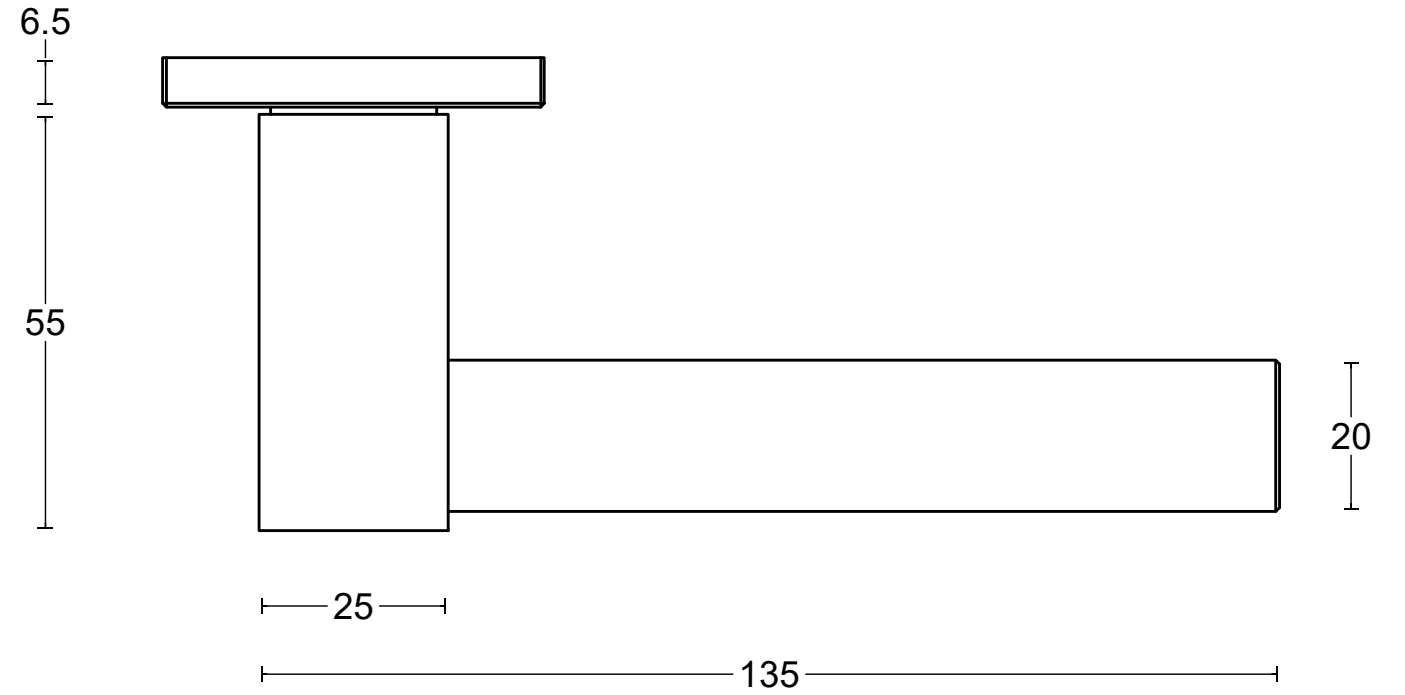

BOBBY EK101

lever handle
stainless steel

<p>FORMANI®</p> <p>FORMANI HOLLAND B.V. EUROPALAAN 12 6199 AB MAASTRICHT-AIRPORT NL T +31 (0)43 308 90 00 INFO@FORMANI.COM WWW.FORMANI.COM</p>	Type :	BOBBY EK101	Version:
	Formani filename: 4001D002_1_EK101-G_V01.dwg	Description: lever handle stainless steel	Format A3
	Drawn by: Christian Brimbois		
Creation date: 14-6-2021			