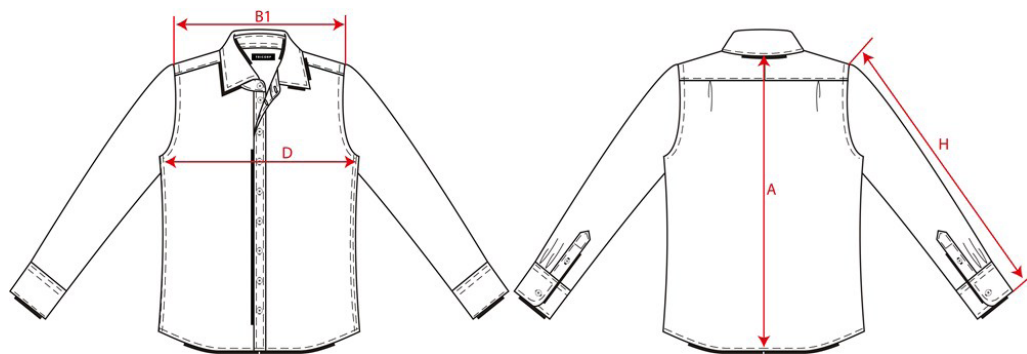

PRODUCTSPECIFICATIE

Overhemd Stretch Slim Fit / 705008

Artikelnummer: 705008 / CMS6002
Maten: 37/5 | 37/7 | 38/5 | 38/7 | 39/5 | 39/7 | 40/5 | 40/7 | 41/5 | 41/7 | 42/5 | 42/7 | 43/5 | 43/7 | 44/5 | 44/7 | 45/5 | 45/7 | 46/5 | 46/7
Sexe: Heren
Kwaliteit: 68% Katoen / 29% Polyester / 3% Elastaan, Pinpoint Oxford
Gewicht: 110 g/m²
CBS Nummer: 6205200090
Constructie: Pinpoint Oxford

Kleuren:

Wasvoorschriften:

Kenmerken:

	Tol	37	38	39	40	41	42	43	44	45	46	
A	Total backl meas from CBN	1,0	82,0	82,0	83,0	83,0	83,0	83,0	83,0	84,0	84,0	
B1	Shoulder to shoulder	1,0	45,5	45,5	47,0	47,0	48,5	48,5	50,0	50,0	51,5	51,5
D	1/2 Chest width (at armhole)	1,0	53,0	53,0	55,0	55,0	57,0	57,0	59,0	59,0	62,0	62,0
H	Upperarm sleeve (size 5)	1,0	66,0	66,0	66,5	66,5	67,0	67,0	67,5	67,5	68,0	68,0